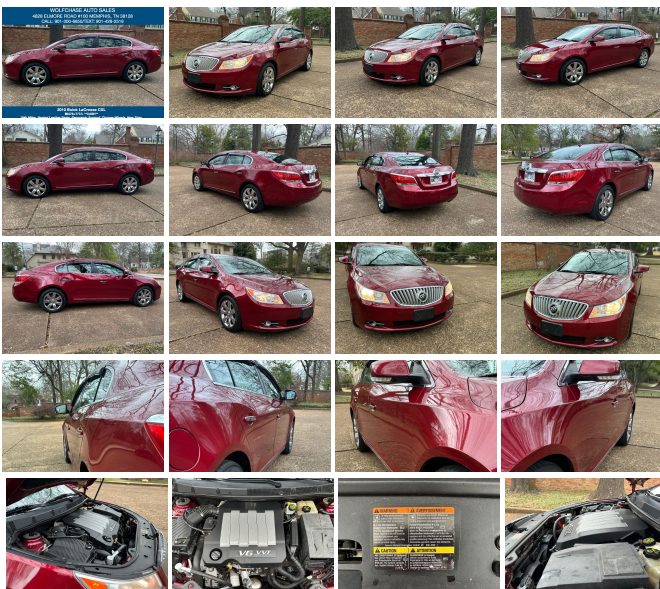

Specifications:

Year:	2010
VIN:	1G4GC5EG9AF140129
Make:	Buick
Model/Trim:	LaCrosse CXL
Condition:	Pre-Owned
Body:	Sedan
Exterior:	[GAQ] Red Jewel Tintcoat
Engine:	3.0L V6 255hp 217ft. lbs.
Interior:	Ebony Leather
Transmission:	6-Speed Shiftable Automatic
Mileage:	154,708
Drivetrain:	Front Wheel Drive
Economy:	City 16 / Highway 25

Presenting a 2010 Buick LaCrosse CXL.... only $6911+T/T/L (CASH)!

Adorned in beautiful Red Jewel Tintcoat Metallic, this fine automobile features Ebony leather seating, heated front seats, handsfree Bluetooth phone connectivity, panoramic sunroof ("VistaRoof"), AM/FM/CD/Satellite Radio, Hydramatic 6-Speed Automatic Transmission, and 3.0L V6 LF1 Motor, and 18" Chrome Wheels on new tires. Lots of luxury for the money!

Extended warranty options are available. Located in Memphis, Tennessee "America's Distribution Center", our team can arrange shipping anywhere, with our staff's 40+ years in doing such. Additionally, while we do not provide financing, we are more than happy to assist in the coordination of documents necessary for you to secure financing from your own financial institution. Call David Knowles 901-428-2518 for more information.