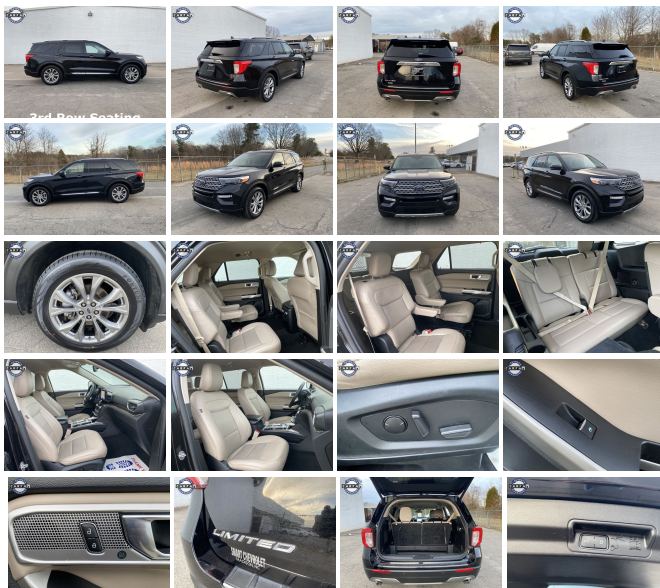

Specifications:

Year:	2021
VIN:	1FMSK7FHXMGB07171
Make:	Ford
Stock:	B07171
Model/Trim:	Explorer Limited
Condition:	Pre-Owned
Body:	SUV
Exterior:	Agate Black Metallic
Engine:	EcoBoost 2.3L Turbo I4 300hp 310ft. lbs.
Interior:	Sandstone Leather
Transmission:	10-Speed Shiftable Automatic
Mileage:	70,492
Drivetrain:	Rear Wheel Drive
Economy:	City 21 / Highway 28

Ford Explorer Limited For Sale! Carfax Certified No accidents!