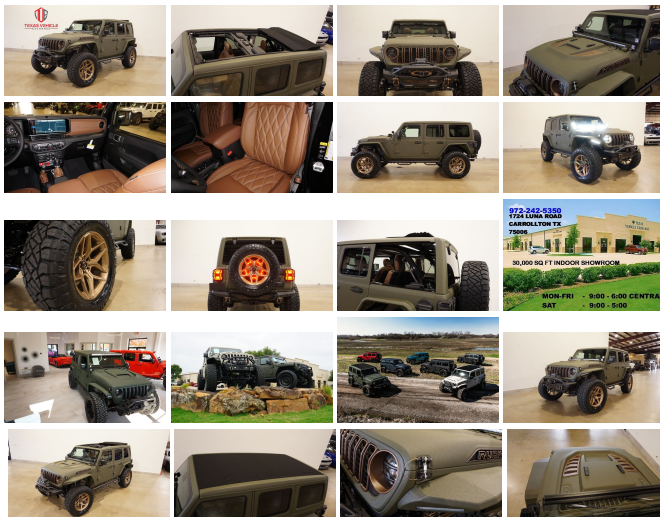

2024 Jeep Wrangler Unlimited Rubicon 4X4 SKY TOP,DUPONT KEVLAR,LIFT,LED'S

View this car on our website at tveauto.com/7274884/ebrochure

Our Price **\$106,900**

Specifications:

Year:	2024
VIN:	1C4PJXFG0RW101817
Make:	Jeep
Stock:	101817
Model/Trim:	Wrangler Unlimited Rubicon 4X4 SKY TOP,DUPONT KEVLAR,LIFT,LED'S
Condition:	Pre-Owned
Body:	SUV
Exterior:	Green
Engine:	3.6L V6 285hp 260ft. lbs.
Interior:	Brown Leather
Transmission:	8-Speed Shiftable Automatic
Mileage:	85
Drivetrain:	4 Wheel Drive