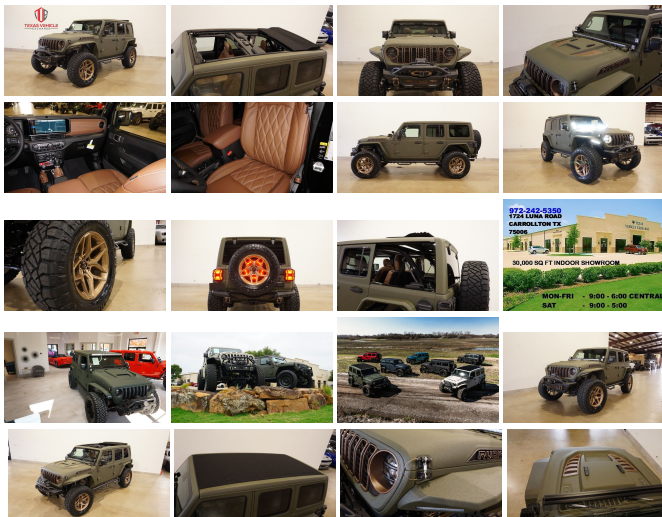

2024 Jeep Wrangler Unlimited Rubicon 4X4 SKY TOP,DUPONT KEVLAR,LIFT,LED'S

View this car on our website at tveauto.com/7274884/ebrochure

Our Price **\$103,900**

Specifications:

Year:	2024
VIN:	1C4PJXFG0RW101817
Make:	Jeep
Stock:	101817
Model/Trim:	Wrangler Unlimited Rubicon 4X4 SKY TOP,DUPONT KEVLAR,LIFT,LED'S
Condition:	Pre-Owned
Body:	SUV
Exterior:	Green
Engine:	3.6L V6 285hp 260ft. lbs.
Interior:	Brown Leather
Transmission:	8-Speed Shiftable Automatic
Mileage:	85
Drivetrain:	4 Wheel Drive