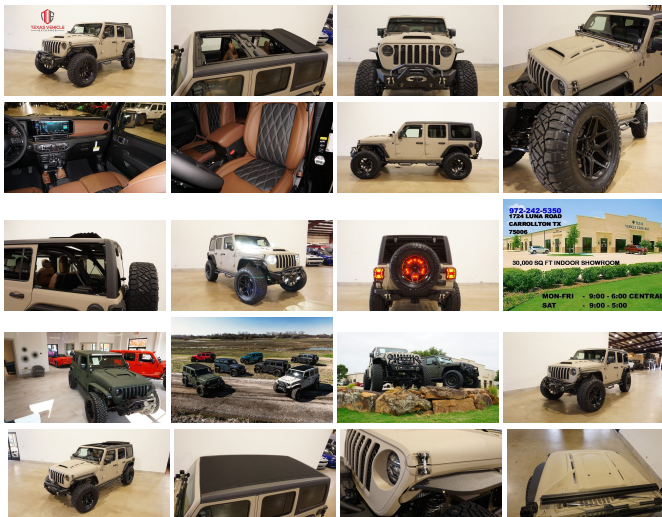

2024 Jeep Wrangler Unlimited Sport 4X4 SKY TOP,DUPONT KEVLAR,LIFTED

View this car on our website at tveauto.com/7274883/ebrochure

Our Price **\$96,900**

Specifications:

Year:	2024
VIN:	1C4PJXDN7RW169176
Make:	Jeep
Stock:	169176
Model/Trim:	Wrangler Unlimited Sport 4X4 SKY TOP,DUPONT KEVLAR,LIFTED
Condition:	Pre-Owned
Body:	SUV
Exterior:	Tan
Engine:	2.0L Turbo I4 270hp 295ft. lbs.
Interior:	Brown Leather
Transmission:	8-Speed Shiftable Automatic
Mileage:	47
Drivetrain:	4 Wheel Drive
Economy:	City 20 / Highway 20

NATION WIDE FINANCING

SUBMIT CREDIT APP [WWW.TVEAUTO.COM](https://www.tveauto.com)

OR CALL 972-242-5350

"GOBI TAN EDITION"

CUSTOM BUILT **KEVLAR** 2024 JEEP
WRANGLER JL UNLIMITED SPORT 4X4
WITH 22S PACKAGE