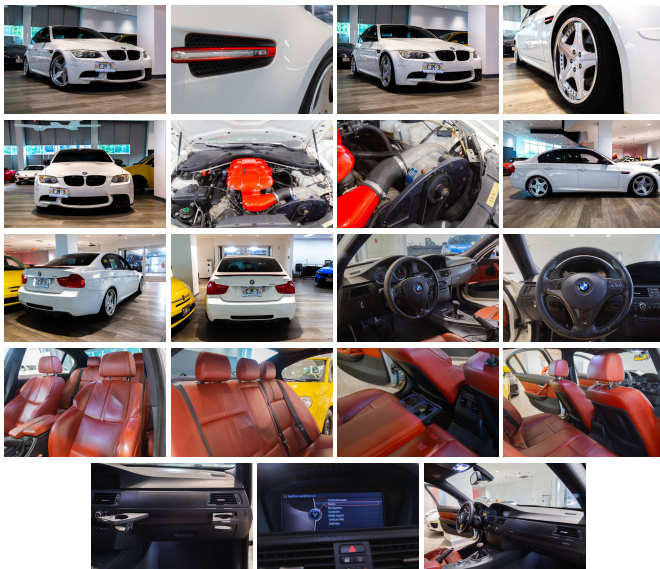

2009 BMW M3 Base

View this car on our website at autosourcehawaii.com/7274791/ebrochure

Our Price **$34,995**

Retail Value **$36,995**

Specifications:

Year:	2009
VIN:	WBSPM93539E201706
Make:	BMW
Stock:	J5L0044A
Model/Trim:	M3 Base
Condition:	Pre-Owned
Body:	Sedan
Exterior:	White
Engine:	4.0L V8 414hp 295ft. lbs.
Interior:	RED Leather
Transmission:	7-Speed Double Clutch
Mileage:	95,002
Drivetrain:	Rear Wheel Drive
Economy:	City 14 / Highway 20

Step into the world of high-performance luxury with this stunning 2009 BMW M3, a marvel of German engineering that promises to deliver an exhilarating driving experience with every turn of the ignition. With 95,002 miles on the odometer, this M3 is just hitting its stride, ready to provide its next owner with the pulse-quickenng thrills synonymous with the M badge.

The exterior of this M3 is finished in a dazzling white that exudes sophistication and sportiness, a color that not only turns heads but also accentuates the car's muscular lines and aggressive stance. The chrome aluminum alloy wheels add a touch of elegance and are perfectly complemented by the body-color rear spoiler and dual-tip exhaust, which hint at the car's performance pedigree.

Inside, the cockpit is a sanctuary of luxury, with sumptuous leather upholstery that invites you to sink into comfort and bask in the opulence of a cabin designed with the driver in mind. The heated windshield washer jets and rain-sensing front wipers ensure clear visibility in all conditions, while the heated side mirrors offer convenience during those chilly mornings.