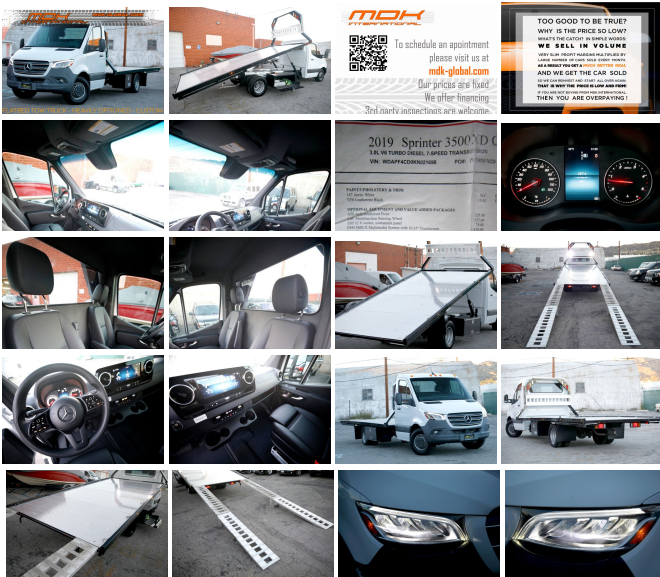

2019 Mercedes-Benz Sprinter 3500XD - Flatbed Tow Truck - Heavily Optioned

SALES DEPARTMENT (310) 990 0770

View this car on our website at mdk-global.com/7274637/ebrochure

Our Price **\$53,990**

Specifications:

Year:	2019
VIN:	WDAPF4CD0KN021698
Make:	Mercedes-Benz
Model/Trim:	Sprinter 3500XD - Flatbed Tow Truck - Heavily Optioned
Condition:	Pre-Owned
Body:	Other
Exterior:	White
Engine:	BlueTEC 3.0L Diesel Turbo V6 188hp 325ft. lbs.
Interior:	Black Leatherette
Transmission:	7-Speed Shifttable Automatic
Mileage:	491
Drivetrain:	Rear Wheel Drive

* Heated / memory / power leatherette seats w/ lumbar support

* Full LED headlights

* 10.25" MBUX multimedia touchscreen

* Navigation

* Factory pre-wired for the back-up camera

* Thermotronic automatic climate control

* Rain sensor

* Comfort Plus pkg

* Chrome Grill pkg

* Swivel seat pkg

* Cruise control

Cruise control

- * High beam assist
- * LED cluster
- * AirLift rear suspension (wireless)
- * 2 sets of ramps
- * Better built boxes
- * Comes with straps
- * Clean title
- * Carfax certified