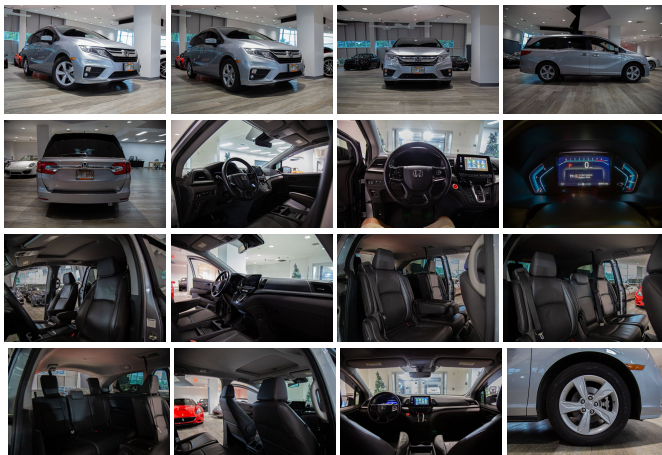

2019 Honda Odyssey EX-L

View this car on our website at autosourcehawaii.com/7274523/ebrochure

Our Price **\$29,995**

Retail Value **\$31,995**

Specifications:

Year:	2019
VIN:	5FNRL6H78KB077349
Make:	Honda
Stock:	KB077349
Model/Trim:	Odyssey EX-L
Condition:	Pre-Owned
Body:	Minivan/Van
Exterior:	Gray
Engine:	3.5L V6 280hp 262ft. lbs.
Interior:	Gray
Transmission:	9-Speed Shiftable Automatic
Mileage:	82,909
Drivetrain:	Front Wheel Drive
Economy:	City 19 / Highway 28

Step into the realm of sophistication and unrivaled practicality with the 2019 Honda Odyssey EX-L, a minivan that effortlessly blends style, comfort, and cutting-edge technology. Cloaked in a sleek gray exterior, this Odyssey is a testament to Honda's commitment to excellence and a symbol of modern family mobility.

The heart of this Odyssey is a robust 3.5L V6 engine, delivering a powerful 280 horsepower and 262 ft-lbs of torque. Paired with a 9-Speed Shiftable Automatic transmission, this minivan offers a smooth, responsive, and efficient ride that makes every journey a pleasure, whether you're navigating city streets or cruising down the highway.

Step inside, and you'll be enveloped in a serene gray interior that exudes elegance and offers a sanctuary from the hustle and bustle of daily life. The seats, clad in high-quality materials, provide the perfect balance of support and comfort, ensuring that every passenger, from the littlest to the tallest, is catered for on long journeys.