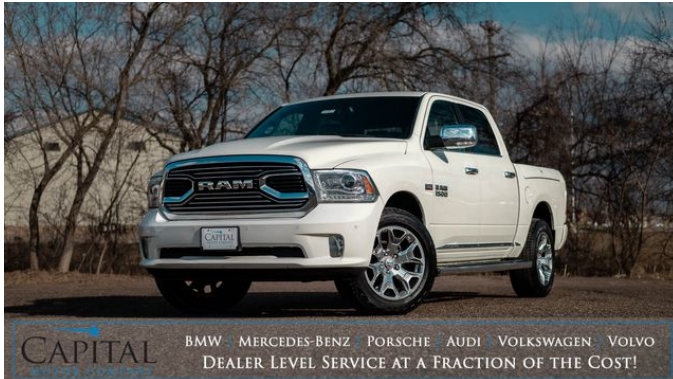

2017 Ram 1500 Laramie Limited Crew Cab 4x4 w/Nav, Heated/Cooled Seats, Moonroof, 20" Rims & Tow Pkg

View this car on our website at capitalmotorcompany.com/7274430/ebrochure

Your Price **\$27,950**

Specifications:

Year:	2017
VIN:	1C6RR7PT8HS605820
Make:	Ram
Stock:	6057
Model/Trim:	1500 Laramie Limited Crew Cab 4x4 w/Nav, Heated/Cooled Seats, Moonroof, 20" Rims & Tow Pkg
Condition:	Pre-Owned
Body:	Pickup Truck
Exterior:	[PWQ] Pearl White
Engine:	5.7-Liter HEMI V8
Interior:	Black Leather
Transmission:	8-Speed Automatic with Tow/Haul Mode
Mileage:	99,351
Drivetrain:	4 Wheel Drive
Economy:	City 15 / Highway 21

We have for sale an incredible 2017 Ram 1500 Laramie Limited 4x4 Crew Cab Short Box Truck that looks, sounds and drives amazing! It has a gorgeous Pearl White paint with 20-Inch Chrome Wheels give this truck an incredible stance! We know that if you like the way this truck looks in photos, you will fall in love when you come drive it!

- 5.7L HEMI V8 Engine and 8-Speed Automatic Transmission with Tow/Haul Mode
- 4-Wheel Drive with 2WD, 4HI, 4LO and 4Auto
- 5.5-Foot Cargo Box with RamBox Cargo Management System
- Class IV Trailer Hitch
- Factory Integrated Trailer Brake Controller
- Limited Package
 - 20-Inch Chrome Laramie Limited Wheels
 - Heated and Ventilated Front Seats
 - Heated Rear Seats
 - Heated Steering Wheel
 - Keyless Enter-n-Go with Push-Button Start
 - Automatic High Beam Assist
 - Rain-Sensing Windshield Wipers
 - Power Adjustable Driver and Passenger Seats
 - Driver's Seat Memory Function