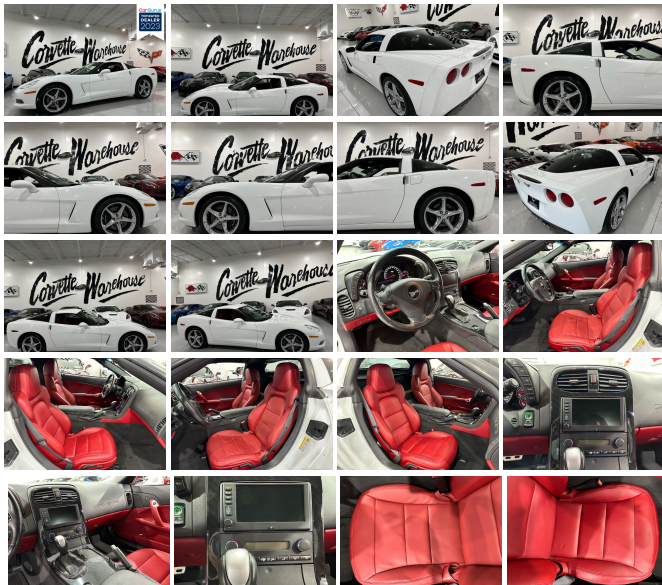

## Specifications:

<b>Year:</b>	2013
<b>VIN:</b>	1G1YF2DW6D5103212
<b>Make:</b>	Chevrolet
<b>Stock:</b>	103212
<b>Model/Trim:</b>	Corvette Coupe 2LT, NAV, NPP, Bose, Auto, Chromes, Nice!
<b>Condition:</b>	Pre-Owned
<b>Body:</b>	Coupe
<b>Exterior:</b>	[10U] Arctic White
<b>Engine:</b>	6.2L V8 430hp 424ft. lbs.
<b>Interior:</b>	Red Leather
<b>Transmission:</b>	Automatic
<b>Mileage:</b>	96,717
<b>Drivetrain:</b>	Rear Wheel Drive
<b>Economy:</b>	City 15 / Highway 25

2013 Arctic White / Red Leather Coupe 2LT, Automatic, Navigation, Bose Stereo, USB, NPP Dual-Mode Exhaust, Heads Up, Removable Top, and the Chrome Wheels with only 96k Miles.

2013 was a very low production year, with only 13,466 Corvettes produced.

#### Chrome Aluminum Wheels

Includes 5-spoke chrome aluminum 18 x 8.5 inch front wheels and 19 x 10 inch rear wheels. \$1,850