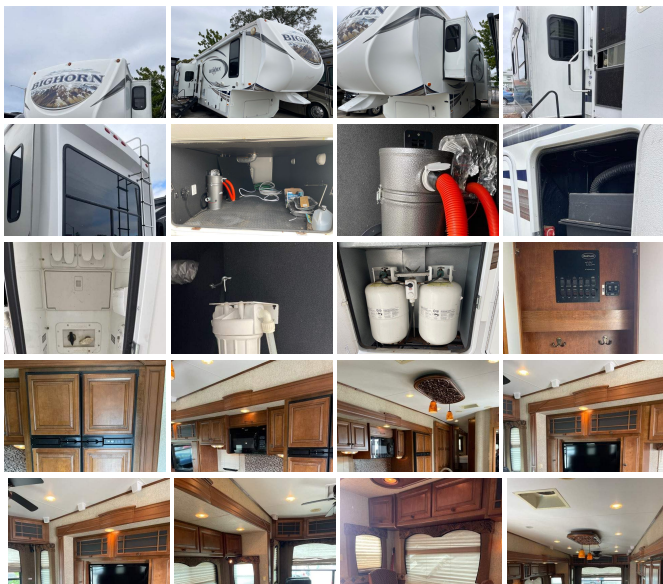

Specifications:

Year:	2013
VIN:	5FSBG3822DE252205
Make:	Heartland
Stock:	52205
Model/Trim:	Bighorn 3585RL
Condition:	Pre-Owned
Type:	Fifth Wheel
Exterior:	White

We are a small mom and pop dealership that cares about how you feel and we know everyone's name. Stop on in and check out our Clean Dealer Inspected Used Inventory. We guarantee all the life sustain systems on every RV regardless of year and give full walk through's on delivery. We offer extended warranties and competitive financing. We will take anything on trade as long as we don't have to feed it. 941-729-6879.