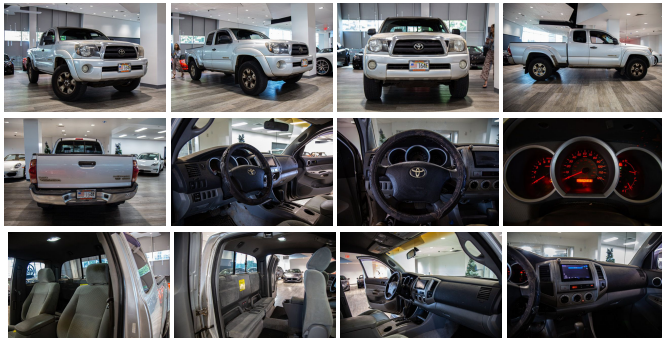

2008 Toyota Tacoma PreRunner

View this car on our website at autosourcehawaii.com/7274239/ebrochure

Our Price **\$19,995**

Retail Value **\$21,995**

Specifications:

Year:	2008
VIN:	5TETU62N88Z585130
Make:	Toyota
Stock:	M062226A
Model/Trim:	Tacoma PreRunner
Condition:	Pre-Owned
Body:	Pickup Truck
Exterior:	Silver
Engine:	4.0L V6 236hp 266ft. lbs.
Interior:	Gray
Mileage:	140,184
Drivetrain:	Rear Wheel Drive

****Discover the Pinnacle of Durability and Style: The 2008 Toyota Tacoma PreRunner****

Step into the world of reliability and robust performance with this stunning 2008 Toyota Tacoma PreRunner. With 140,184 miles on the clock, this silver powerhouse is a testament to the enduring quality and craftsmanship that Toyota is renowned for. The Tacoma has been meticulously maintained to ensure that it remains in peak condition, ready to conquer the roads with its new owner.

At the heart of this machine lies a vigorous 4.0L V6 engine, delivering an impressive 236 horsepower and 266 ft. lbs. of torque, ensuring that you have the power and capability at your command whenever you need it. Whether you're navigating city streets or powering through rugged terrain, the Tacoma PreRunner responds with agility and precision.

The exterior, bathed in a sleek silver hue, reflects the Tacoma's innate ability to blend form and function seamlessly. Its commanding presence is further accentuated by the durable steel wheels and practical rear mudguards, ensuring that this truck doesn't just look the part—it plays it.