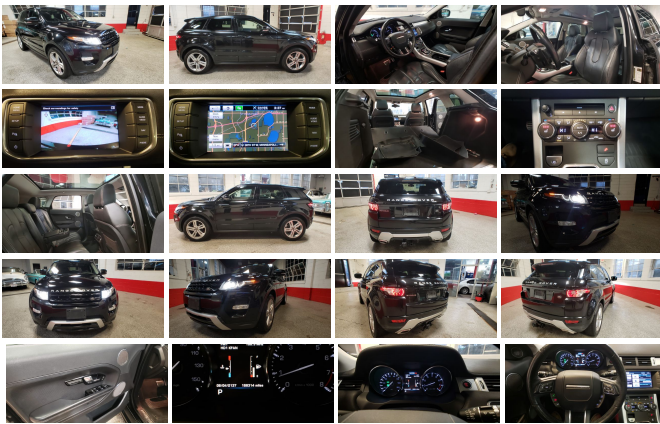

2013 Land Rover Range Rover EVOQUE DYNAMIC, CLEAN, TIGHT AND SMOOTH

View this car on our website at automotion.autorevo.com/7274203/ebrochure

Our Price **\$10,995**

Specifications:

Year:	2013
VIN:	SALVT2BG4DH778336
Make:	Land Rover Range Rover
Stock:	am238336
Model/Trim:	EVOQUE DYNAMIC, CLEAN, TIGHT AND SMOOTH
Condition:	Pre-Owned
Body:	SUV
Exterior:	[861] Barolo Black Metallic
Engine:	2.0L Turbo I4 240hp 251ft. lbs.
Interior:	Black Leather
Transmission:	6-Speed Shifttable Automatic
Mileage:	156,421
Drivetrain:	All Wheel Drive
Economy:	City 20 / Highway 28

THIS PEPPY LITTLE CROSS OVER HAS WHAT IT TAKES TO MAKE A PERFECT SMALL FAMILY MOBILE. HEATED STEERING WHEEL, HEATED SEATING, PANO MOONROOF, AND LOOKS SO SHARP. FLAWLESS INTERIOR, EXCELLENT CONDITION EXTERIOR, THIS ONE CHECKS ALL THE BOXES.

AUTOMOTION HAS ALL YOUR NEEDS COVERED. EASY FINANCING, TRADES WELCOMED, WARRANTIES OFFERED. IN FACT, YOU CAN GET THIS BEAUTY PLUS A 4 YEAR WARRANTY WITH EXCELLENT COVERAGE LEVELS, ALL FOR ONLY \$14,975.00!!~ CALL ME AT 952-303-1411 FOR DETAILS.

Installed Options

Interior

- Air filtration- Front air conditioning: automatic climate control
- Front air conditioning zones: dual- Rear vents: second row
- Armrests: rear center folding with storage- Floor mat material: carpet- Floor mats: front
- Steering wheel trim: leather- Ambient lighting- Cargo area light- Cargo cover: hard
- Cruise control- Footwell lights- Memorized settings: 3 driver
- Multi-function remote: proximity entry system- Power outlet(s): 12V cargo area
- Power steering- Push-button start- Rearview mirror: auto-dimming
- Steering wheel: tilt and telescopic- Tool kit
- Universal remote transmitter: Homelink - garage door opener - Clock- Digital odometer
- External temperature display- Multi-function display- Trip odometer
- Driver seat power adjustments: 6- Front seat type: bucket- Rear seat folding: split
- Rear seat type: 60-40 split bench - Upholstery: leather