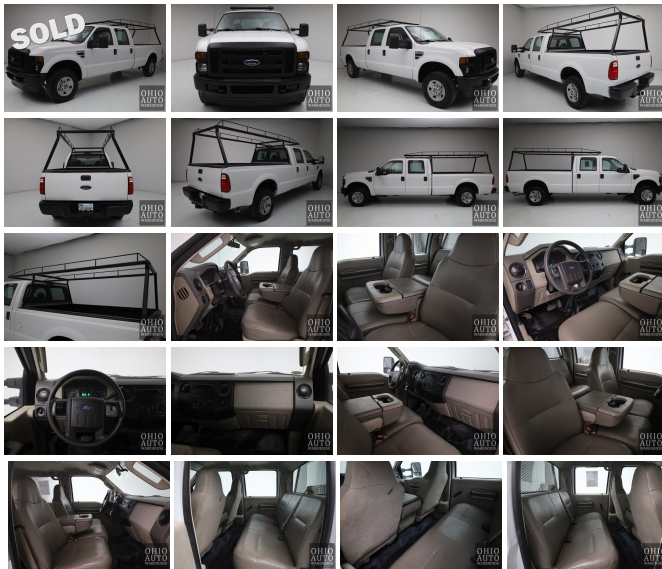

# 2008 Ford F-250SD XL 4x4 V8 Crew Cab Long Bed ONLY 29K MILES!

View this car on our website at [ohioautowarehouse.com/7274172/ebrochure](http://ohioautowarehouse.com/7274172/ebrochure)

Today's Price **\$22,000**

## Specifications:

<b>Year:</b>	2008
<b>VIN:</b>	1FTSW21598ED08926
<b>Make:</b>	Ford
<b>Stock:</b>	7185
<b>Model/Trim:</b>	F-250SD XL 4x4 V8 Crew Cab Long Bed ONLY 29K MILES!
<b>Condition:</b>	Pre-Owned
<b>Body:</b>	Pickup Truck
<b>Exterior:</b>	Oxford White Clearcoat
<b>Engine:</b>	Triton 5.4L V8 300hp 365ft. lbs.
<b>Interior:</b>	Camel Vinyl
<b>Transmission:</b>	5-Speed Automatic
<b>Mileage:</b>	29,787
<b>Drivetrain:</b>	4 Wheel Drive

This is a 2008 Ford F-250 Super Duty Crew Cab Pickup Truck with ONLY 29K LOW MILES and a 5.4L V8 Triton Engine. Towing Package, 5-Speed Automatic Transmission, 8FT Long Bed, 6 Passenger Seating, Ladder Rack, Air Conditioning, and much more. Ohio Auto Warehouse LLC is located at 3533 Lesh Street NE Canton, Ohio 44705. We are just one hour south of Cleveland. Please call or email to verify vehicle availability, options and condition. Vehicles are shown by APPOINTMENT to avoid any wait time. We can be reached by Phone 3 3 0 4 3 0 0 0 0 Text 3 3 0 7 5 2 4 4 6 1 or Toll Free 8 5 5 4 3 0 AUTO (2886). We have financing available with local and national banks with approved credit. More pictures & info on this vehicle at OhioAutoWarehouse.com Extended Service Agreements, vehicle history reports and 3rd party inspections are available upon request for all vehicles. We ship all over the United States at a guaranteed or quoted rate. pickup truck

2008 Ford F-250SD XL 4x4 V8 Crew Cab Long Bed ONLY 29K MILES!

Ohio Auto Warehouse LLC - (330) 430-0000 - View this car on our website at [ohioautowarehouse.com/7274172/ebrochure](http://ohioautowarehouse.com/7274172/ebrochure)