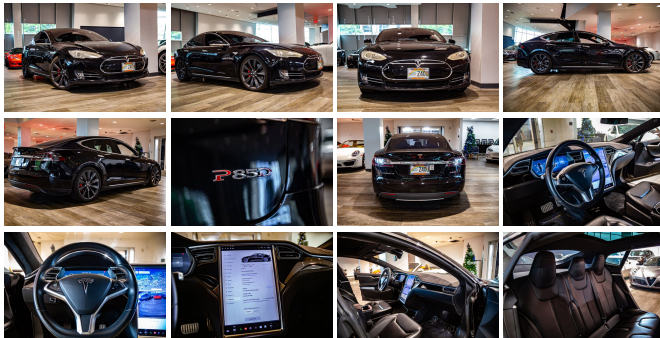

2016 Tesla Model S 90D

View this car on our website at autosourcehawaii.com/7273935/ebrochure

Our Price **\$29,995**

Retail Value **\$31,995**

Specifications:

Year:	2016
VIN:	5YJSA1E40GF129052
Make:	Tesla
Stock:	5000343A
Model/Trim:	Model S 90D
Condition:	Pre-Owned
Body:	Sedan
Exterior:	Black
Engine:	EV
Interior:	Grey Leather
Transmission:	1-Speed Direct-Drive Automatic
Mileage:	81,317
Drivetrain:	All Wheel Drive

****Step into the Future with the Exquisite 2016 Tesla Model S 90D – A Pinnacle of Electric Luxury and Performance****

Are you ready to transcend the ordinary and embrace the extraordinary with the 2016 Tesla Model S 90D? With a sleek black exterior that commands attention and a sophisticated black interior that cradles you in luxury, this remarkable electric vehicle is not just a car; it's a statement.

****Luxury and Efficiency Redefined****

Awarded as one of Kelley Blue Book's 10 Most Fuel-Efficient Luxury Cars and boasting the Best Resale Value for Electric/Plug-in Vehicles, the Model S 90D is a testament to Tesla's commitment to excellence. With an impressive mileage of 81,317 miles, this vehicle has been meticulously engineered to deliver a driving experience that is both thrilling and eco-conscious.

power-operated rear trunk/luggage adds convenience to your daily routine. The subtle rear spoiler accentuates the car's sporty profile, and the body-color mirror with chrome accents, black grille with chrome accents, body-color front bumper, and chrome door handles all come together to create a look that is both elegant and assertive.