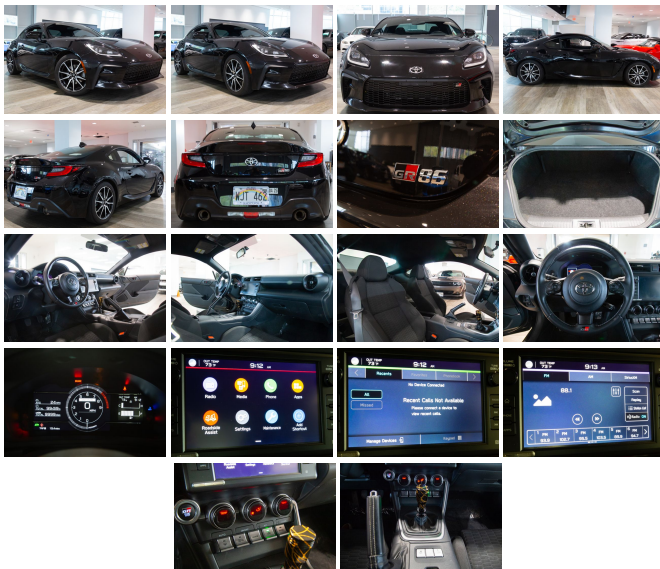

2022 Toyota GR86 Manual

View this car on our website at autosourcehawaii.com/7273934/ebrochure

Our Price **\$34,995**

Retail Value **~~\$36,995~~**

Specifications:

Year:	2022
VIN:	JF1ZNBB1XN9750010
Make:	Toyota
Stock:	N9750010
Model/Trim:	GR86 Manual
Condition:	Pre-Owned
Body:	Coupe
Exterior:	Black
Engine:	2.4L H4 228hp 184ft. lbs.
Interior:	Black Cloth
Transmission:	6-Speed Manual
Mileage:	19,869
Drivetrain:	Rear Wheel Drive
Economy:	City 20 / Highway 27

Step into the exhilarating world of pure driving pleasure with the 2022 Toyota GR86 Base, a vehicle that effortlessly combines sporty aesthetics with thrilling performance. With just 19,869 miles on the odometer, this sleek black beauty is primed and ready to ignite your passion for the road.

The heart of this athletic machine is a robust 2.4L H4 engine, delivering a potent 228 horsepower and 184 ft. lbs. of torque. Paired with an engaging 6-speed manual transmission, the GR86 offers a driving experience that's both raw and refined, perfect for those who crave a true connection with their car. The low mileage means you're getting a practically new vehicle that's been barely broken in, promising many more miles of exciting driving ahead.

Inside, the black cloth interior envelops you in comfort without sacrificing the sporty vibe. The cockpit is designed with the driver in mind, placing all controls within easy reach, allowing for seamless interaction with the vehicle. The 8-inch infotainment screen is your gateway to connectivity and entertainment, featuring Toyota Connected Services, hands-free phone capabilities, voice-operated electronic messaging assistance, and smartphone integration with Android Auto. With six speakers and speed-sensitive volume control, your favorite