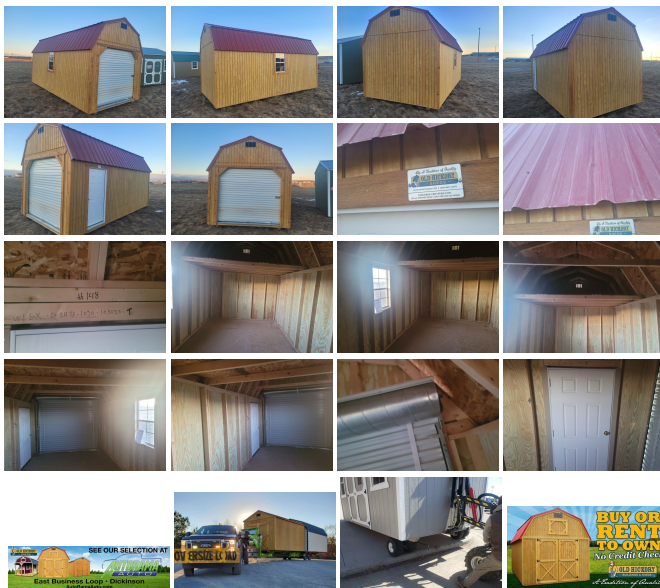

2023 Old Hickory Sheds 10x20 with 8ft Roller door

View this car on our website at autoramaauto.com/7273710/ebrochure

Our Price **\$8,965**

Specifications:

Year:	2023
VIN:	148
Make:	Old Hickory Sheds
Stock:	WLGX-G2473-1020-103023-T
Model/Trim:	10x20 with 8ft Roller door
Condition:	New
Engine:	0 cc
Exterior:	Stain Red
Mileage:	0
Hours:	0

New in Dickinson, On the lot, 10x20
Shed, Rent to own \$332/MO No Credit
check! #148

- On Lot-in Dickinson
- New
- Ready for Delivery
- Stained Fir-
- Metal roof- Red
- Side Wall - 7 Foot
- 8ft of loft on end.
- 1 Standard walk in door
- 8x7 Roll up garage door
- 1 - 2x3 Windows with screens
- Engineered floor
- 2 -4x4 skids
- Quality made in Belle Fourche South Dakota.
- Write a check priced at \$9965.

From the smallest at 8x8 to the largest
at 16x40.

Choose from sheds in 3 styles; Barn,
Utility and Studio! You
can add packages like; Play House,
Deluxe Play House, Side
porch, Dormer and Garage type. We
also make Animal Shelters with Tack
Rooms, Chicken Coops, and
Cabanas.