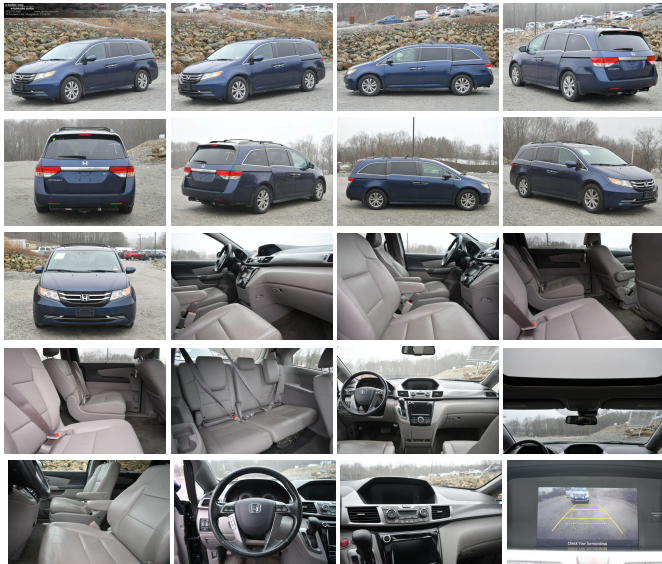

2015 Honda Odyssey EX-L

View this car on our website at abwautos.com/7273639/ebrochure

Our Price **\$14,995**

Specifications:

Year:	2015
VIN:	5FNRL5H61FB070427
Make:	Honda
Stock:	70427AL
Model/Trim:	Odyssey EX-L
Condition:	Pre-Owned
Body:	Minivan/Van
Exterior:	Blue
Engine:	3.5L V6
Interior:	Gray Leather
Transmission:	Automatic
Mileage:	84,900
Drivetrain:	Front Wheel Drive
Economy:	City 19 / Highway 28

- Sleek blue 2015 Honda Odyssey EX-L with a plush gray leather interior
- Low mileage at just 84,900 miles, paired with a robust 3.5L V6 engine and smooth automatic transmission
- Fully equipped with luxury features including leather-trimmed upholstery, dual power sliding doors, and heated driver's seat
- Top-notch safety with lane deviation sensors and a suite of accolades from Edmunds and J.D. Power
- Outstanding value retention and family-friendly accolades, making it a smart and reliable investment for any family

Immerse yourself in the perfect blend of style, comfort, and reliability with this striking blue 2015 Honda Odyssey EX-L. Boasting a modest 84,900 miles on the odometer, this well-maintained gem is ready to deliver countless memories on the road with its powerful 3.5L V6 engine and seamless automatic transmission.

Step inside to discover a serene oasis crafted with sumptuous gray leather, designed to pamper you and your passengers on every journey. The Odyssey's interior is not just about luxury but also practicality, with features like the multi-function remote proximity entry system and dual power sliding doors ensuring convenience at your fingertips.