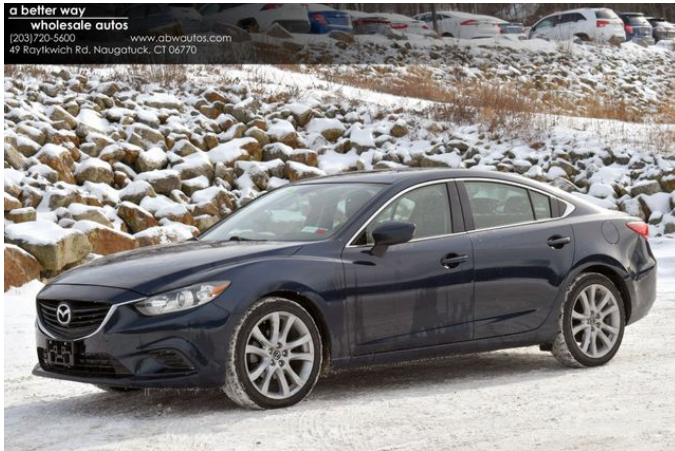

2016 Mazda Mazda6 i Touring

View this car on our website at abwautos.com/7273636/ebrochure