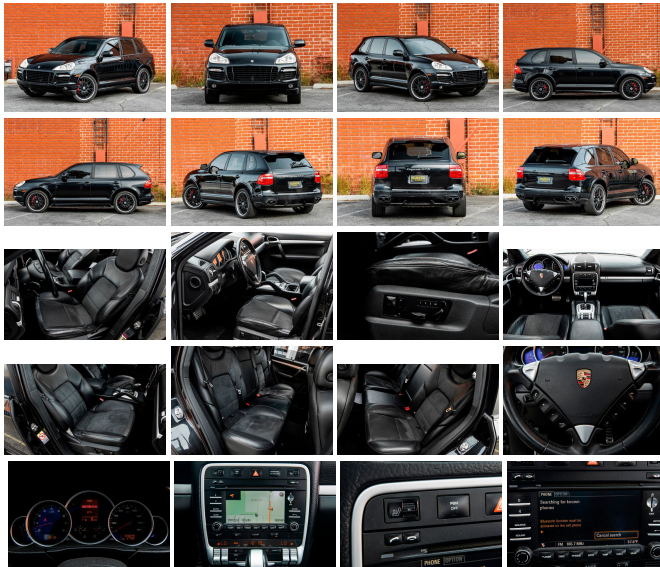

CLEAN TITLEEXCELLENT CONDITION***TWO PREVIOUS OWNERS

***2009 Porsche Cayenne GTS, Tiptronic, Basalt Black Metallic exterior on black interior

***Loaded with factory options: Bluetooth, Bose sound system, Universal Audio Interface, moonroof, front heated seats, Porsche navigation w/ offroad, rollup sunscreen, Sport Design (cosmetic)

TRADE-INS ARE WELCOMENATIONWIDE SHIPPING AT WHOLESALE RATES***FINANCING AVAILABLE***WE OFFER EXTENDED WARRANTIES***OUR PRICES ARE NO-HAGGLE