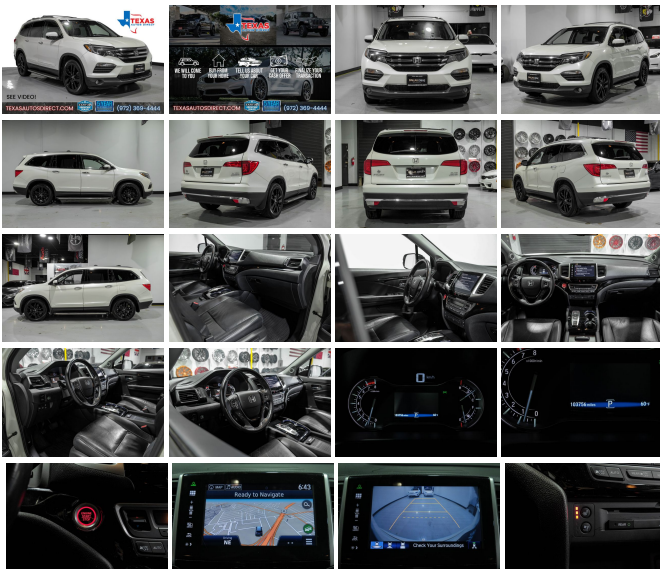

2016 Honda Pilot Elite

View this car on our website at texasautosdirect.com/7273397/ebrochure

Price **\$18,996**

Specifications:

Year:	2016
VIN:	5FNYP6H02GB052489
Make:	Honda
Stock:	052489
Model/Trim:	Pilot Elite
Condition:	Pre-Owned
Body:	SUV
Exterior:	White Diamond Pearl
Engine:	3.5L V6 280hp 262ft. lbs.
Interior:	Black Leather
Transmission:	9-Speed Shiftable Automatic
Mileage:	103,733
Drivetrain:	All Wheel Drive
Economy:	City 19 / Highway 26

computer, Turn signal indicator mirrors, Variably intermittent wipers, and Ventilated front seats. 2016 Honda Pilot Elite AWD 9-Speed Automatic 3.5L V6 24V SOHC i-VTEC White

19/26 City/Highway MPG

Awards: