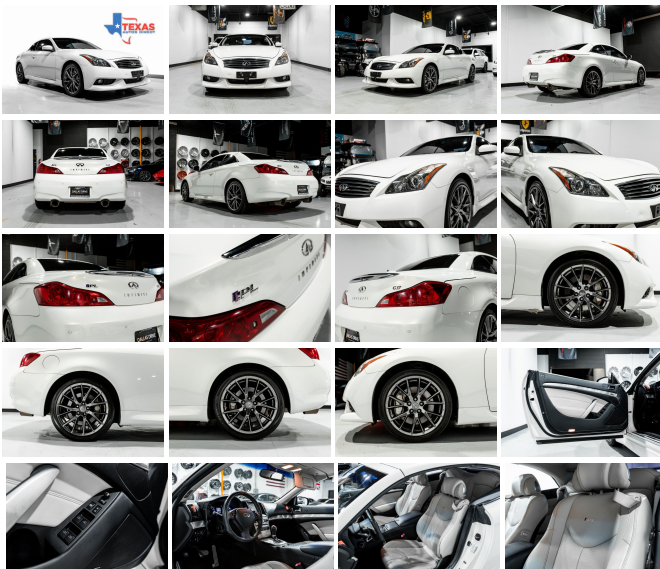

2013 INFINITI IPL G Sport

View this car on our website at texasautosdirect.com/7273395/ebrochure

Price **$17,000**

Specifications:

Year:	2013
VIN:	JN1CV6FE0DM230207
Make:	INFINITI
Stock:	230207
Model/Trim:	IPL G Sport
Condition:	Pre-Owned
Body:	Convertible
Exterior:	Moonlight White
Interior:	Stone Leather
Mileage:	99,884
Drivetrain:	Rear Wheel Drive

ABS brakes, Alloy wheels, Electronic Stability Control, Front dual zone A/C, Heated door mirrors, Heated front seats, Illuminated entry, Low tire pressure warning, Remote keyless entry, Traction control.