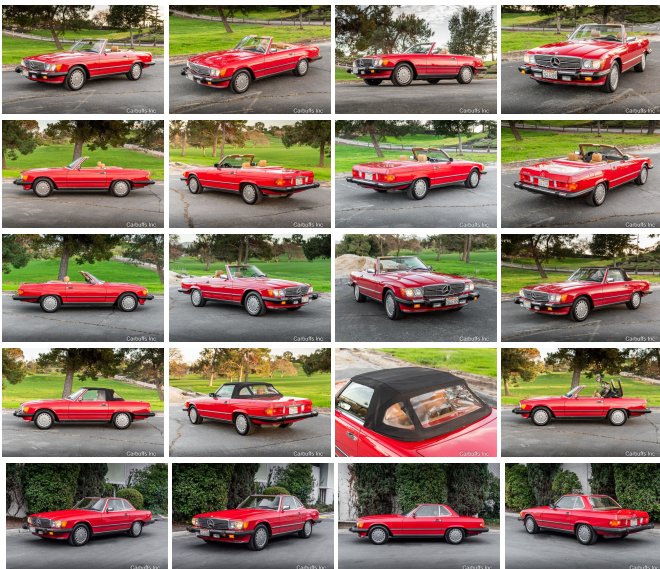

1988 Mercedes-Benz 560-Class 560 SL

View this car on our website at carbuffs.com/7273313/ebrochure

Our Price **\$19,950**

Specifications:

Year:	1988
VIN:	WDBBA48D5JA076747
Make:	Mercedes-Benz
Model/Trim:	560-Class 560 SL
Condition:	Pre-Owned
Body:	Convertible
Exterior:	Signal Red
Engine:	5L NA V8 single overhead cam (SOHC) 16V
Interior:	Palomino Leather
Transmission:	4-Speed Automatic
Mileage:	112,700
Drivetrain:	Rear Wheel Drive
Economy:	City 12 / Highway 16

1 local senior owner! Purchased new at Bergstrom Motor Company in Santa Cruz on 1/8/1988. Signal red exterior with palomino leather interior. Original black soft top with red hardtop as well. Smooth and powerful 5.6L V8 engine with automatic transmission. Power windows. Working air conditioning (not blowing out the center vents). Working factory Becker stereo and power antenna. Binder with maintenance history from new to current. 112k miles. Runs and drives great. Clean California title in-hand.

Please call for viewing hours as not all consignment vehicles are on-site.

1988 Mercedes-Benz 560-Class 560 SL
Carbuffs - (925) 671-2010 - View this car on our website at carbuffs.com/7273313/ebrochure