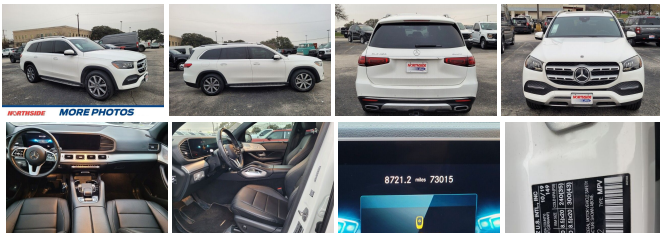

2020 Mercedes-Benz GLS 450

View this car on our website at southsideused.com/7273148/ebrochure

NORTHSIDE **MORE PHOTOS**
Ford **COMING SOON**

Our Price **\$42,995**

Specifications:

Year:	2020
VIN:	4JGFF5KE8LA133002
Make:	Mercedes-Benz
Stock:	A45347A
Model/Trim:	GLS 450
Condition:	Pre-Owned
Body:	SUV
Exterior:	designo Cardinal Red Metallic
Engine:	3.0L Turbo I6 362hp 369ft. lbs.
Interior:	Call for color Leatherette
Transmission:	9-Speed Shifttable Automatic
Mileage:	72,899
Drivetrain:	All Wheel Drive
Economy:	City 19 / Highway 23

Northside Hero Promise, 3rd row seats: split-bench, 7-Seat Configuration, ABS brakes, Adaptive suspension, AM/FM radio: SiriusXM, Apple CarPlay??/Android Auto??, Auto-leveling suspension, Automatic temperature control, Burmester?? Surround Sound System, Child-Seat-Sensing Airbag, Dual front side impact airbags, Emergency communication system: eCall Emergency System, Front dual zone A/C, Fully automatic headlights, Garage door transmitter: Homelink, Heated Front Seats, Illuminated entry, Memory seat, Navigation system: MB Navigation, Overhead airbag, Power door mirrors, Power driver seat, Power Liftgate, Power moonroof, Power passenger seat, Rain sensing wipers, Security system, Traction control, Wheels: 19 Twin 5-Spoke.2020 Mercedes-Benz GLS Polar White GLS 450 4MATIC??9-Speed AutomaticV6This vehicle is located at Northside Ford. We're centrally located in the heart of San Antonio off Hwy 281 and Nakoma, just north of the airport.Recent Arrival!