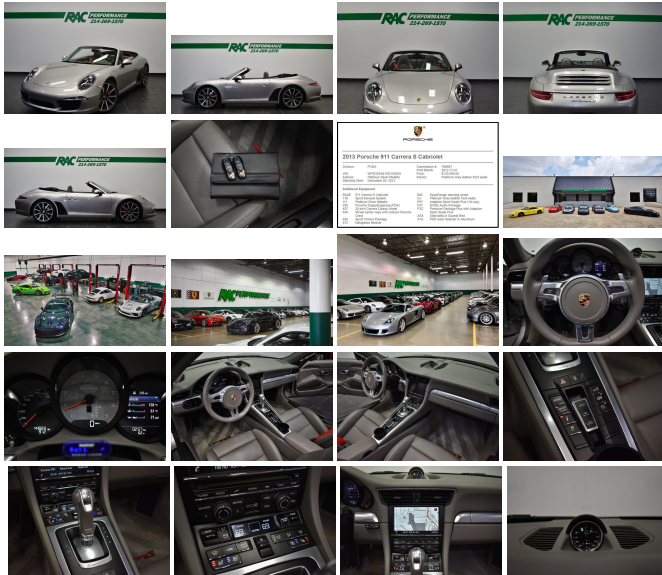

CLEAN CARFAX, PORSCHE DOPPELKUPPLUNG (PDK), SPORT CHRONO PACKAGE, SPORT EXHAUST SYSTEM, ADAPTIVE SPORT SEATS PLUS (18-WAY), FRESH INTERMEDIATE SERVICE, SPORTDESIGN STEERING WHEEL, PREMIUM PACKAGE PLUS, BOSE AUDIO PACKAGE, NAVIGATION MODULE, SEAT BELTS IN GUARDS RED, 20-INCH CARRERA CLASSIC WHEEL, WHEEL CENTER CAPS WITH COLORED PORSCHE CREST, PLATINUM GREY LEATHER FRONT SEATS, PDK GEAR SELECTOR IN ALUMINUM, PLATINUM SILVER METALLIC!!! This car has been inspected by our certified technicians and is ready to drive home. Upgrades are available at RAC Performance. TUNES, EXHAUST, WHEELS, TIRES and MORE!

Contact our professional sales staff at 214-269-1575 for any questions or additional information. We also offer competitive finance rates as low as 5.9%.

We hand pick only the finest automobiles to sell and every vehicle gets a rigorous internal inspection by our certified technicians. At our 9000 square foot state of the art facility, RAC Performance offers service on Porsche, RUF, Ferrari, Maserati and Lamborghini models. We offer dealership quality service and repairs at competitive prices and only sell the finest vehicles! RAC Performance cannot guarantee the availability of vehicle books/manuals, additional keys, or additional accessories with vehicle purchase, unless otherwise stated in the vehicle description or by an RAC sales professional.

Stop by and check out our state-of-the-art Service Department, Performance Shop and Huge 32,000 square foot Indoor Showroom!

We facilitate door-to-door shipping to anywhere in the world at an affordable price.