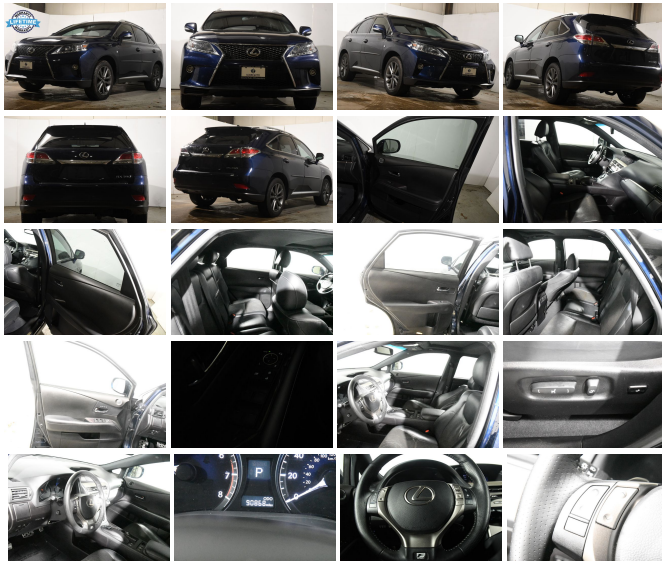

2015 Lexus RX 350 F SPORT

View this car on our website at soundautowholesalers.com/7272886/ebrochure

No-Haggle Price **\$19,995**

Specifications:

Year:	2015
VIN:	2T2BK1BA8FC297396
Make:	Lexus
Stock:	6109
Model/Trim:	RX 350 F SPORT
Condition:	Pre-Owned
Body:	SUV
Exterior:	[8V3] Deep Sea Mica
Engine:	3.5L V6 270hp 248ft. lbs.
Interior:	Black/White Leather
Transmission:	8-Speed Shiftable Automatic
Mileage:	90,856
Drivetrain:	All Wheel Drive
Economy:	City 18 / Highway 26

Step into the realm of luxury and performance with our captivating 2015 Lexus RX 350 F SPORT, a masterpiece of engineering and design that's poised to elevate your driving experience to new heights. With a modest 90,856 miles on the odometer, this exquisite blue gem has been meticulously maintained to deliver the exceptional ride quality and reliability that Lexus is renowned for.

As you approach this magnificent vehicle, the striking exterior color immediately demands attention, hinting at the sophistication and elegance that await within. The interior is a sanctuary of comfort, featuring sumptuous black leather upholstery that cradles you in luxury. Every touchpoint, from the leather-trimmed steering wheel to the meticulously crafted seats, has been designed with your utmost comfort in mind.

Under the hood lies a potent 3.5L V6 engine, delivering a robust 270 horsepower and 248 ft-lbs of torque. Mated to an 8-Speed Shiftable Automatic transmission, the RX 350 F SPORT offers a driving experience that is both exhilarating and smooth, ensuring that every journey is as enjoyable as the last.