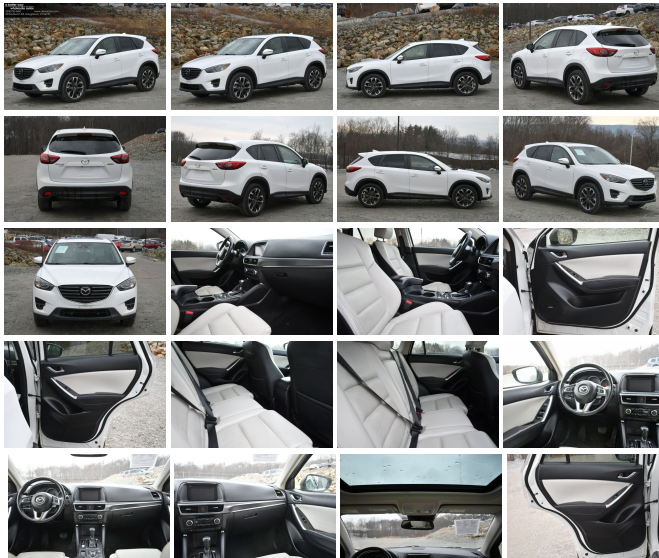

2016 Mazda CX-5 Grand Touring

View this car on our website at abwautos.com/7272851/ebrochure

Our Price **\$10,995**

Specifications:

Year:	2016
VIN:	JM3KE4DY7G0691028
Make:	Mazda
Stock:	691028AL
Model/Trim:	CX-5 Grand Touring
Condition:	Pre-Owned
Body:	SUV
Exterior:	White
Engine:	2.5L 4 Cyl
Interior:	Tan Leather
Transmission:	Automatic
Mileage:	114,100
Drivetrain:	All Wheel Drive
Economy:	City 24 / Highway 30

- Pristine white 2016 Mazda CX-5 Grand Touring with luxurious tan leather interior
- Equipped with a robust 2.5L 4-cylinder engine paired with a smooth automatic transmission
- Premium Bose audio system, leather-wrapped steering wheel, and rain-sensing front wipers for an upscale driving experience
- Advanced safety features including blind spot sensor/alert and rear cross-traffic alert
- Recognized by Edmunds and J.D. Power for excellence in road trip comfort, family suitability, and overall performance

Step into the realm of sophistication and reliability with the 2016 Mazda CX-5 Grand Touring, a vehicle that combines the elegance of a white exterior with the warmth and comfort of a tan leather interior. This exquisite SUV is not just a mode of transportation; it's a statement of style and a testament to Mazda's commitment to excellence.

As you slide into the driver's seat, you're greeted by the luxurious touch of tan leather upholstery, an eight-way power-adjustable driver's seat that cradles you in comfort, and a heated feature to keep you cozy on those chilly mornings. The dual-zone automatic climate control ensures that both you and your passengers can tailor the environment to your liking, creating a harmonious atmosphere inside your mobile sanctuary.