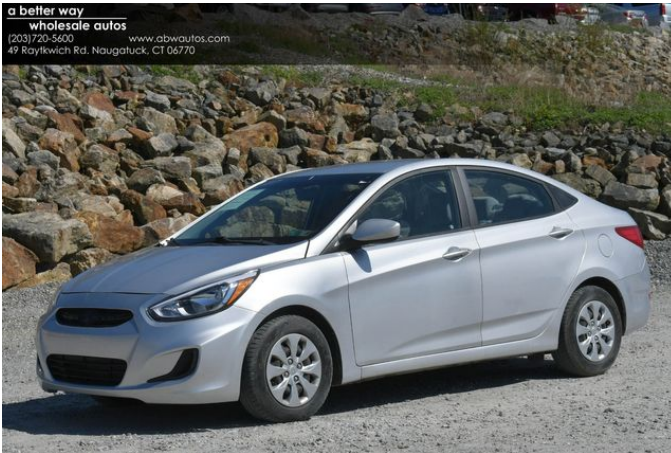

2017 Hyundai Accent

View this car on our website at abwautos.com/7272700/ebrochure

Our Price **\$7,495**

Specifications:

Year:	2017
VIN:	KMHCT4AE2HU243587
Make:	Hyundai
Stock:	243587AL
Model/Trim:	Accent
Condition:	Pre-Owned
Body:	Sedan
Exterior:	Silver
Engine:	1.6L 4 Cyl 137hp 123ft. lbs.
Interior:	Gray Cloth
Transmission:	Automatic
Mileage:	67,900
Drivetrain:	Front Wheel Drive
Economy:	City 26 / Highway 36

- Sleek 2017 Hyundai Accent with a shimmering silver exterior and a comfortable gray cloth interior.
- Efficient performance with a 1.6L 4-cylinder engine offering 137 horsepower and smooth automatic transmission.
- Packed with features including Bluetooth connectivity, rearview camera, and SiriusXM satellite radio.
- Safety is prioritized with front side airbags, front curtain airbags, and active head restraints.
- Low mileage at 67,900 miles and recognized as Edmunds's Top Recommended Sedans.

Dive into the world of sleek design and efficient performance with the 2017 Hyundai Accent, a vehicle that combines practicality with pleasure. With just 67,900 miles on the odometer, this car is primed and ready to deliver a driving experience that's as reliable as it is enjoyable. The exterior of this Accent gleams in a sophisticated silver that captures the eye and exudes modern elegance.

Under the hood lies the heart of the Accent – a robust 1.6L 4-cylinder engine that pumps out a lively 137 horsepower and 123 ft. lbs. of torque. The automatic transmission ensures seamless shifting and effortless acceleration, making your daily commute or weekend getaway a breeze. Not only does this engine deliver ample power, but it also maintains excellent fuel efficiency, allowing you to pass by gas stations