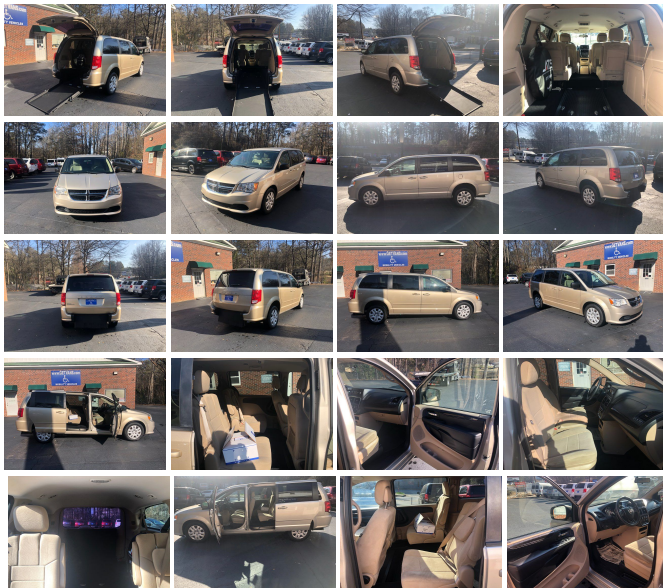

handicapvan.org
877-7GETVAN (438826)
210 E Memorial Dr
Dallas, Georgia 30132

Paulding Auto Sales

2013 Dodge Grand Caravan Handicap wheelchair accessible rear entry

View this car on our website at handicapvan.org/7272683/ebrochure

Our Price **\$26,900**

Specifications:

Year: 2013
VIN: 2C4RDGBG5DR768969
Make: Dodge
Model/Trim: Grand Caravan Handicap wheelchair accessible rear entry
Condition: Pre-Owned
Body: Minivan/Van
Exterior: Tan
Engine: Pentastar 3.6L V6 283hp 260ft. lbs.
Interior: Tan Cloth
Transmission: 6-Speed Shiftable Automatic
Mileage: 87,689
Drivetrain: Front Wheel Drive
Economy: City 17 / Highway 25

Great handicap wheelchair accessible rear entry van give us a call at **770-445-4781** or CS on the web at www.getvans.com

We have a variety of vans to choose from, such as: Dodge Grand Caravan, Chrysler Town & Country, Volkswagen Routan, Ford Transit, and Toyota Sienna, voyager, promaster . This handicap wheelchair van has a rear entry wheelchair conversion. The van comes equipped with one complete q-strait wheelchair restraint system. Everything needed to transport one wheelchair is included in this sale. The van has the manual, dual locking, nonskid, A.D.A compliant ramp with the shock assist system. The ramp stows and deploys with ease and can be used by most anyone. This system will pass all taxi/medical transportation regulations for commercial use. All conversions have passed all the FMVSS crash tests and are A.D.A units. The van was ASE serviced and inspected. We welcome test drives and inspections daily. Please, if you have any questions please call!