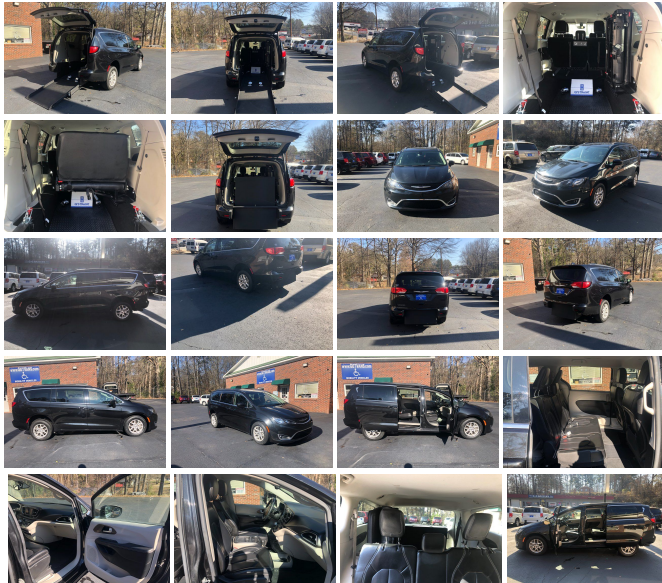

2020 Chrysler Voyager LXi handicap wheelchair accessible rear entry

View this car on our website at handicapvan.org/7272679/ebrochure

Our Price **\$49,900**

Specifications:

Year:	2020
VIN:	2C4RC1DG5LR176614
Make:	Chrysler
Model/Trim:	Voyager LXi handicap wheelchair accessible rear entry
Condition:	Pre-Owned
Body:	Minivan/Van
Exterior:	-
Engine:	Pentastar 3.6L V6 287hp 262ft. lbs.
Interior:	Black Leatherette
Transmission:	9-Speed Shifttable Automatic
Mileage:	29,678
Drivetrain:	Front Wheel Drive
Economy:	City 19 / Highway 28

Great handicap wheelchair accessible rear entry van give us a call at **770-445-4781** or CS on the web at www.getvans.com

We have a variety of vans to choose from, such as: Dodge Grand Caravan, Chrysler Town & Country, Volkswagen Routan, Ford Transit, and Toyota Sienna, voyager, promaster . This handicap wheelchair van has a rear entry wheelchair conversion. The van comes equipped with one complete q-strait wheelchair restraint system. Everything needed to transport one wheelchair is included in this sale. The van has the manual, dual locking, nonskid, A.D.A compliant ramp with the shock assist system. The ramp stows and deploys with ease and can be used by most anyone. This system will pass all taxi/medical transportation regulations for commercial use. All conversions have passed all the FMVSS crash tests and are A.D.A units. The van was ASE serviced and inspected. We welcome test drives and inspections daily. Please, if you have any questions please call!

LOWERED FLOOR, RAMP, LIFT, RICON, ACCESSIBLE,
HANDICAPPED, DISABLED, REAR ENTRY, SIDE ENTRY,
STRECHER, ROLLX, liberty, FR, ATC, RHINO, MOBILITY, ACCESS,

handicap wheelchair rear entry van.. [770-445-4781](tel:770-445-4781)