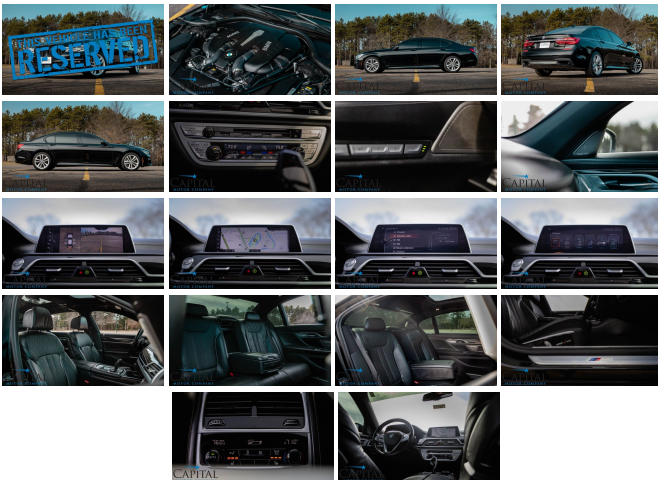

Specifications:

Year:	2017
VIN:	WBA7F2C55HG421275
Make:	BMW
Stock:	6053
Model/Trim:	750xi xDrive AWD M-SPORT Executive Luxury Sedan w/ Adaptive Cruise, Massaging Seats & Panoramic Roof
Condition:	Pre-Owned
Body:	Sedan
Exterior:	[475] Black Sapphire Metallic
Engine:	445HP 4.4-Liter Twin-Turbo V8
Interior:	Black Leather
Transmission:	8-Speed Automatic with Sport/Manual Mode
Mileage:	95,025
Drivetrain:	All Wheel Drive
Economy:	City 16 / Highway 25