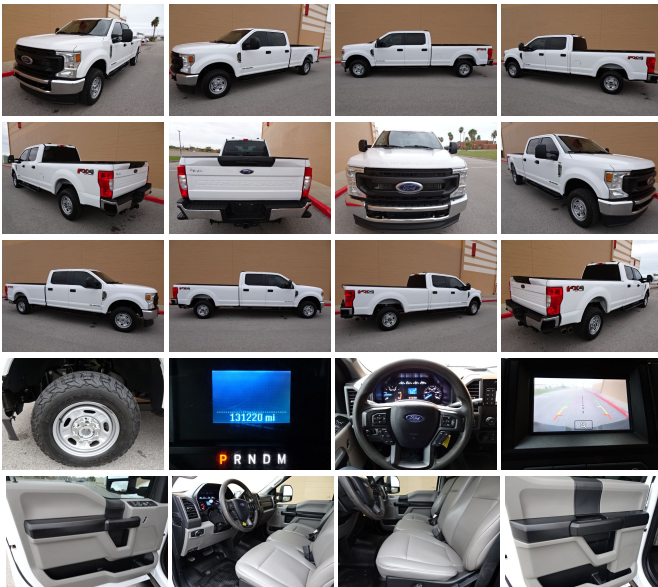

2021 Ford F-250 Super Duty XL

GABRIEL QUINTANILLA 3612320200

View this car on our website at discountmotorcompany.com/7272557/ebrochure

Internet Price **\$32,980**

Specifications:

Year:	2021
VIN:	1FT7W2BT1MED14880
Make:	Ford
Stock:	D14880FS
Model/Trim:	F-250 Super Duty XL
Condition:	Pre-Owned
Body:	Pickup Truck
Exterior:	[Z1] Oxford White
Engine:	Power Stroke 6.7L Biodiesel Turbo V8 475hp 1050ft. lbs.
Interior:	Gray Vinyl
Transmission:	10-Speed Shiftable Automatic
Mileage:	131,221
Drivetrain:	4 Wheel Drive

2021 Ford - F-250 Super Duty 4X4 - XL Pkg. - Crew Cab - 6.7L V8 Power Stroke Diesel Engine - Automatic Transmission - Nice Truck - 131,221 Miles.

2021 Ford F-250 Super Duty 4x4 XL Package Crew Cab LWB (6.7L 8cyl) with Oxford White Exterior, Premium Grey Vinyl Interior. XL Package, 6.7L V8 Power Stroke Engine, Automatic Transmission, PWR Pkg, AM/FM Audio System, Tilt, Cruise Control, Tow Package, Electric Brake Controller and more!

Our Location :

2021 Ford F-250 Super Duty XL

Discount Motor Company - 3612320200 - View this car on our website at discountmotorcompany.com/7272557/ebrochure

Installed Options

Interior

- Air filtration- Front air conditioning- Power outlet(s): 12V front- Power steering
- Steering wheel: tilt and telescopic- Clock- Digital odometer- External temperature display
- Powertrain hour meter- Front seat type: 40-20-40 split bench - Rear seat folding: folds up
- Rear seat type: 60-40 split bench

Exterior

- Pickup bed light- Tailgate: lift assist- Towing mirrors- Spare wheel type: steel
- Tire Pressure Monitoring System- Wheels: painted steel
- Front wipers: variable intermittent- Solar-tinted glass: front