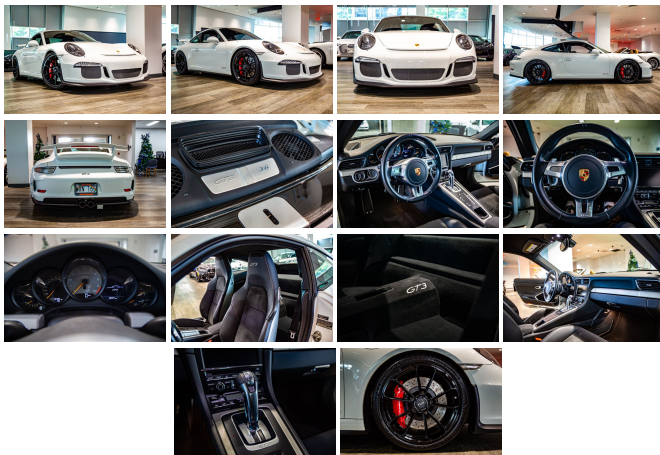

2015 Porsche 911 GT3

View this car on our website at autosourcehawaii.com/7272399/ebrochure

Our Price **\$169,995**

Retail Value **\$179,995**

Specifications:

Year:	2015
VIN:	WP0AC2A93FS184058
Make:	Porsche
Stock:	FS184058
Model/Trim:	911 GT3
Condition:	Pre-Owned
Body:	Coupe
Exterior:	White
Engine:	3.8L H6 475hp 325ft. lbs.
Interior:	Black Leather
Transmission:	7-Speed Double Clutch
Mileage:	6,431
Drivetrain:	Rear Wheel Drive
Economy:	City 15 / Highway 20

Step into the realm of unparalleled performance and luxury with the 2015 Porsche 911 GT3, a masterpiece of engineering excellence and a testament to the legacy of the iconic 911 lineage. With a mere 6,408 miles on the odometer, this pristine white stallion is a rare find, waiting to unleash its full potential on the tarmac under your command.

As you approach this sculpted marvel, the pure white exterior beckons with a promise of speed and precision. The GT3's athletic stance is accentuated by its assertive body-color front bumper and the imposing rear wing spoiler, which not only serves as a statement of intent but also as a functional aerodynamic aid, ensuring that this machine is glued to the road at high speeds. The LED taillights and daytime running lights slice through the air with a modern flair, casting an unmistakable glow that announces your arrival with authority.

Opening the door reveals an interior that is a sanctuary of sport and sophistication. Envelop yourself in the luxurious other leather seats, a tactile experience that offers both comfort and support, keeping you poised and focused as you navigate through every twist and turn. The cockpit is designed with the driver in mind, with every control within easy reach, allowing for an intuitive driving experience that connects you to the car in a way only a Porsche can.