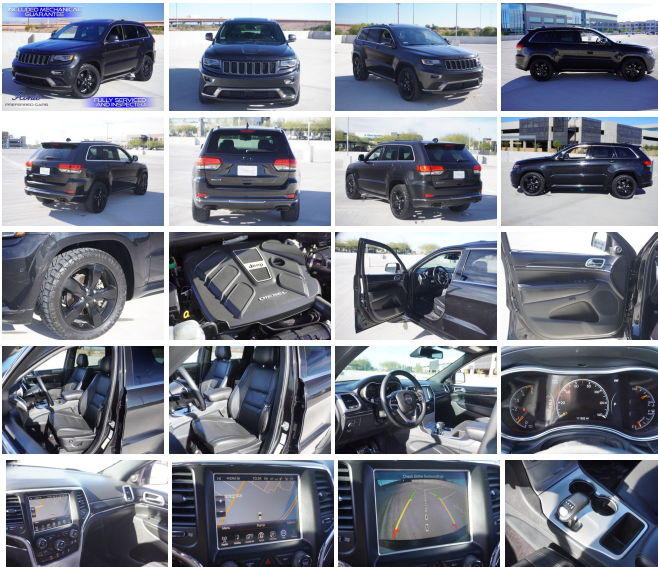

2015 Jeep Grand Cherokee High Altitude ECO Diesel

View this car on our website at iconicpreferred.com/7272366/ebrochure

Our Price **\$14,919**

Specifications:

| | |
|----------------------|--|
| Year: | 2015 |
| VIN: | 1C4RJECM9FC219336 |
| Make: | Jeep |
| Stock: | 2019336 |
| Model/Trim: | Grand Cherokee High Altitude ECO Diesel |
| Condition: | Pre-Owned |
| Body: | SUV |
| Exterior: | [PXR] Brilliant Black Crystal Pearl Coat |
| Engine: | 3.0L Diesel Turbo V6 241hp 406ft. lbs. |
| Interior: | Black Leather |
| Transmission: | 8-Speed Shifttable Automatic |
| Mileage: | 111,142 |
| Drivetrain: | Rear Wheel Drive |
| Economy: | City 22 / Highway 30 |

WWW.ICONICPREFERRED.COM, *WHITE GLOVE DELIVERY IS SUBJECT TO A \$199.00 OR MORE FEE DEPENDENT ON DELIVERY DISTANCE. Step into the realm of luxury and power with our 2015 Jeep Grand Cherokee High Altitude ECO Diesel, a vehicle that epitomizes robust elegance. With 111,142 miles on the odometer, this Grand Cherokee has been meticulously cared for and is poised to deliver an exceptional driving experience. Coated in a sophisticated black exterior, this SUV exudes a commanding presence on the road that is sure to turn heads.

Imagine yourself behind the wheel, conquering highways and byways with unmatched confidence. The diesel engine's torque ensures that whether you're towing, climbing, or simply cruising, you'll have the power you need at your fingertips. And with its alluring black-on-black color scheme, this Grand Cherokee will serve as a reflection of your discerning taste and bold spirit.