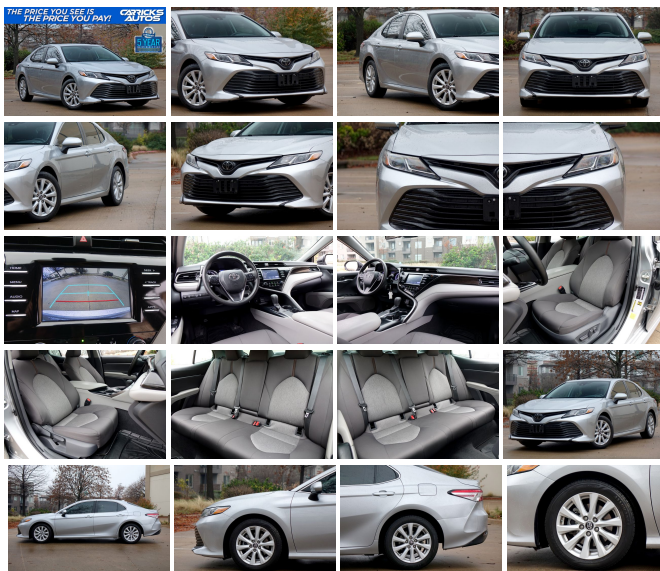

2019 Toyota Camry LE

View this car on our website at carricksautos.com/7272038/ebrochure

Our Price **$17,996**

Specifications:

Year:	2019
VIN:	4T1B11HK8KU814261
Make:	Toyota
Stock:	814261FC
Model/Trim:	Camry LE
Condition:	Pre-Owned
Body:	Sedan
Exterior:	[1J9] Celestial Silver Metallic
Engine:	2.5L I4 203hp 184ft. lbs.
Interior:	Black Cloth
Transmission:	8-Speed Automatic w/Sequential Shift Mode
Mileage:	100,232
Drivetrain:	Front Wheel Drive
Economy:	City 28 / Highway 39

PREVIOUSLY CERTIFIED BY TOYOTA!!! CLEAN CARFAX, NO ACCIDENTS!!! BEST CARS MONEY CAN BUY, CALL OR TEXT ROB AT 469-332-5000 FOR MORE INFORMATION!!

Step into the Spotlight with the 2019 Toyota Camry LE – A Testament to Excellence and Value

Distinguished by its gleaming silver exterior, the 2019 Toyota Camry LE is the embodiment of sophistication and reliability. This midsize sedan, a recipient of Edmunds's Best Retained Value and Kelley Blue Book's Best Resale Value awards, is not just a car; it's a smart investment that promises enduring quality and exceptional value.

Under the Hood – Power Meets Efficiency

At the heart of this automotive marvel lies a robust 2.5L I4 engine, delivering a spirited 203 horsepower and 184 ft. lbs. of torque. Mated to an 8-Speed Automatic transmission with Sequential Shift Mode, the Camry LE offers a driving experience that is both engaging and smooth. Whether you're navigating city streets or cruising on the highway, this powertrain ensures responsive performance and commendable fuel efficiency.

A Cabin Crafted for Comfort