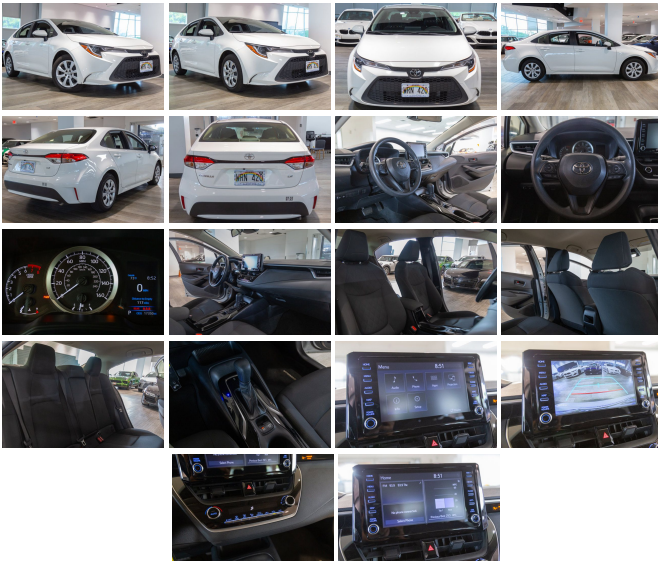

# 2022 Toyota Corolla LE

View this car on our website at [autosourcehawaii.com/7271925/ebrochure](https://autosourcehawaii.com/7271925/ebrochure)

Our Price **\$24,995**

Retail Value ~~\$26,995~~

## Specifications:

<b>Year:</b>	2022
<b>VIN:</b>	JTDEPMAE7N3028709
<b>Make:</b>	Toyota
<b>Stock:</b>	N3028709
<b>Model/Trim:</b>	Corolla LE
<b>Condition:</b>	Pre-Owned
<b>Body:</b>	Sedan
<b>Exterior:</b>	Ruby Flare Pearl
<b>Engine:</b>	1.8L I4 139hp 126ft. lbs.
<b>Interior:</b>	Black
<b>Transmission:</b>	CVT
<b>Mileage:</b>	17,134
<b>Drivetrain:</b>	Front Wheel Drive
<b>Economy:</b>	City 30 / Highway 38

Step into the future of driving with the 2022 Toyota Corolla LE, a vehicle that seamlessly blends efficiency, technology, and award-winning dependability. This stunning model is powered by a robust 1.8L I4 engine that delivers a lively 139 horsepower and 126 ft. lbs. of torque, ensuring a responsive and zesty ride every time the road beckons.

The Corolla LE's continuously variable transmission (CVT) is a marvel of automotive engineering, offering silky-smooth gear transitions and optimized fuel efficiency. This intelligent transmission system adapts to your driving style, providing an intuitive and engaging experience behind the wheel.