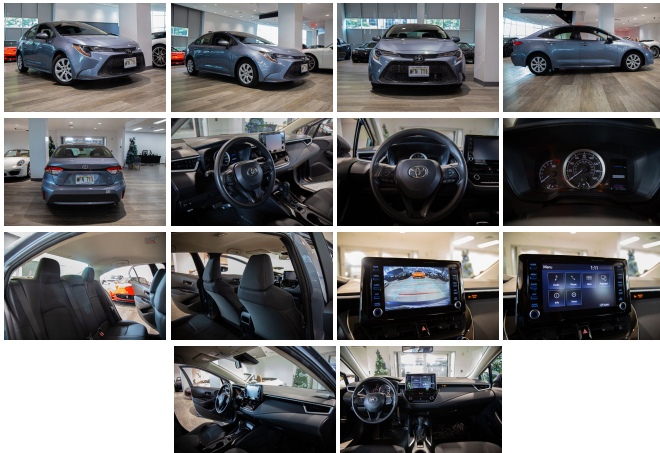

2022 Toyota Corolla LE

View this car on our website at autosourcehawaii.com/7271924/ebrochure

Our Price **\$24,995**

Retail Value **\$26,995**

Specifications:

Year:	2022
VIN:	JTDEPMAE4NJ207771
Make:	Toyota
Stock:	NJ207771
Model/Trim:	Corolla LE
Condition:	Pre-Owned
Body:	Sedan
Exterior:	Ruby Flare Pearl
Engine:	1.8L I4 139hp 126ft. lbs.
Interior:	Black
Transmission:	CVT
Mileage:	28,808
Drivetrain:	Front Wheel Drive
Economy:	City 30 / Highway 38

Step into the future of driving with the sleek and sophisticated 2022 Toyota Corolla LE, a vehicle that doesn't just meet expectations but exceeds them in every imaginable way. With its dynamic 1.8L I4 engine, producing a robust 139 horsepower and 126 ft-lbs of torque, you'll experience a ride that's as smooth as it is efficient. Coupled with a state-of-the-art Continuously Variable Transmission (CVT), the Corolla LE offers seamless acceleration and optimal fuel economy, ensuring that every journey is as enjoyable as it is eco-friendly.

But the allure of the Corolla LE doesn't stop under the hood. Its stunning exterior, adorned with LED daytime running lights, mirrors, and front bumper color-matched to the body, exudes elegance and modernity. The Corolla LE isn't just a car; it's a statement on wheels that tells the world you're going places with style and grace.

marvel is the 8-inch infotainment screen, complemented by 6 speakers with speed-sensitive volume control and a Radio Data System. Enjoy your favorite tunes, podcasts, and radio stations with crystal-clear sound quality, thanks to SiriusXM satellite radio.