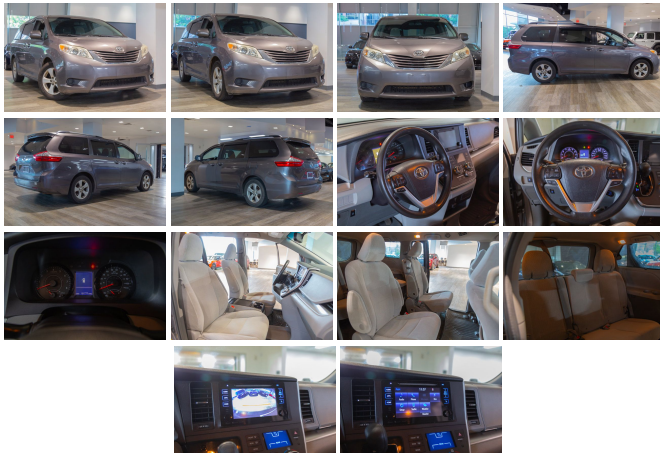

2017 Toyota Sienna LE

View this car on our website at autosourcehawaii.com/7271923/ebrochure

Our Price **\$24,995**

Retail Value ~~\$26,995~~

Specifications:

Year:	2017
VIN:	5TDKZ3DC8HS789902
Make:	Toyota
Stock:	HS789902
Model/Trim:	Sienna LE
Condition:	Pre-Owned
Body:	Minivan/Van
Exterior:	Shoreline Blue Pearl
Engine:	3.5L V6 296hp 263ft. lbs.
Interior:	BLACK Cloth
Transmission:	8-Speed Shiftable Automatic
Mileage:	81,767
Drivetrain:	Front Wheel Drive
Economy:	City 19 / Highway 27

Step into a world of convenience, comfort, and connectivity with the 2017 Toyota Sienna LE, a vehicle that not only meets the needs of the modern family but exceeds them in every aspect. With a mere 81,000 miles on the odometer, this Sienna is primed and ready to create countless memories on the road.

As you slide behind the wheel, you're greeted by a cabin bathed in an elegant cloth interior that invites you to sit back and enjoy the journey ahead. The 3.5L V6 engine, boasting a robust 296 horsepower and 263 ft-lbs of torque, ensures that you have the power to conquer highways and byways alike, while the 8-speed shiftable automatic transmission offers a seamless and responsive driving experience.

The centerpiece of the Sienna's infotainment system is the 7-inch

Entune screen, which brings all your entertainment options together in one place. With 6 total speakers, speed-sensitive volume control, SiriusXM satellite radio, and an MP3 Playback In-Dash CD, your soundtrack to the road is as limitless as your destinations. The Sienna LE doesn't just play music; it immerses you in it.