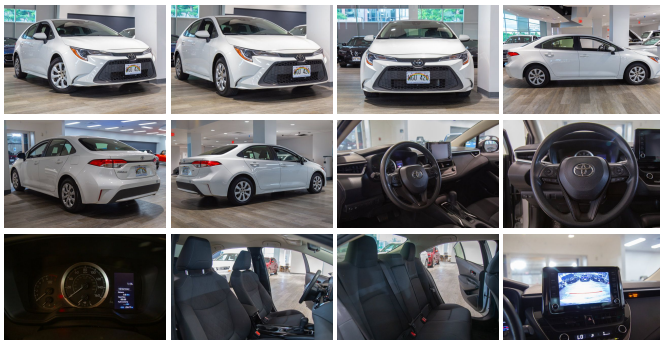

2022 Toyota Corolla LE

View this car on our website at autosourcehawaii.com/7271922/ebrochure

Our Price **\$24,995**

Retail Value **\$26,995**

Specifications:

Year:	2022
VIN:	JTDEPMAE5N3006580
Make:	Toyota
Stock:	N3006580
Model/Trim:	Corolla LE
Condition:	Pre-Owned
Body:	Sedan
Exterior:	Ruby Flare Pearl
Engine:	1.8L I4 139hp 126ft. lbs.
Interior:	Black
Transmission:	CVT
Mileage:	28,060
Drivetrain:	Front Wheel Drive
Economy:	City 30 / Highway 38

Step into the future of driving with the elegantly designed 2022 Toyota Corolla LE, a vehicle that combines efficiency, technology, and style to deliver an unparalleled driving experience. With its robust 1.8L I4 engine producing 139 horsepower and 126 ft-lbs of torque, this Corolla LE offers a smooth and responsive ride that's as economical as it is enjoyable.

But the power under the hood is just the beginning. Mated to a seamless Continuously Variable Transmission (CVT), you'll find that every journey is optimized for fuel efficiency, allowing you to pass by more gas stations and spend less time at the pump. This isn't just a car; it's a statement of efficiency and reliability.

The entertainment system is nothing short of impressive, with a crystal-

clear 8-inch infotainment screen that's your gateway to a world of media. With six speakers enveloping you in sound, speed-sensitive volume control, SiriusXM satellite radio, and a Radio Data System, every drive becomes a private concert. Smartphone integration with Android Auto ensures your favorite apps and music are always within reach.