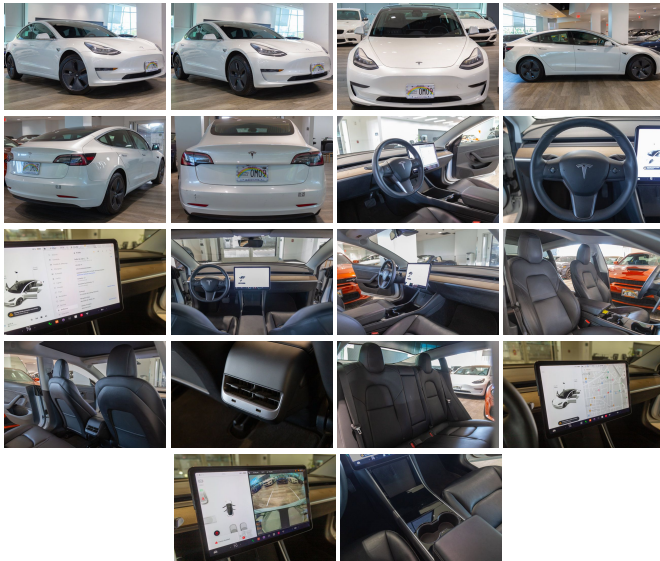

Step into the future of driving with the awe-inspiring 2020 Tesla Model 3 Standard Range Plus, a paragon of electric luxury that's been meticulously crafted to deliver an unparalleled driving experience. With a mere 42,320 miles on the odometer, this pristine white marvel is not just a car; it's a statement of sophistication and a testament to Tesla's dominance, as underscored by multiple Kelley Blue Book Brand Image Awards, including Best Overall Luxury Brand and Best Performance Luxury Brand.

The allure of the Model 3 begins with its sleek exterior, where every curve and line has been sculpted for aesthetic appeal and aerodynamic efficiency. The body-color front bumper and rear spoiler lip exude a sporty elegance, while chrome accents on the mirror and door handles add a touch of class that's sure to turn heads. The vehicle's stance is both commanding and inviting, promising a ride that's as smooth as it is exhilarating.

Slip inside, and you're greeted by a spacious cabin adorned with luxurious leatherette, providing a sanctuary of comfort for both driver and passengers. The meticulously designed interior is not just about style; it's about intuitive connectivity and seamless interaction with your vehicle. With a state-of-the-art 15-inch touch screen display at your fingertips, you have control over every aspect of your driving experience, from the horn and lights to real-time traffic navigation—all made effortlessly accessible through the Tesla App.