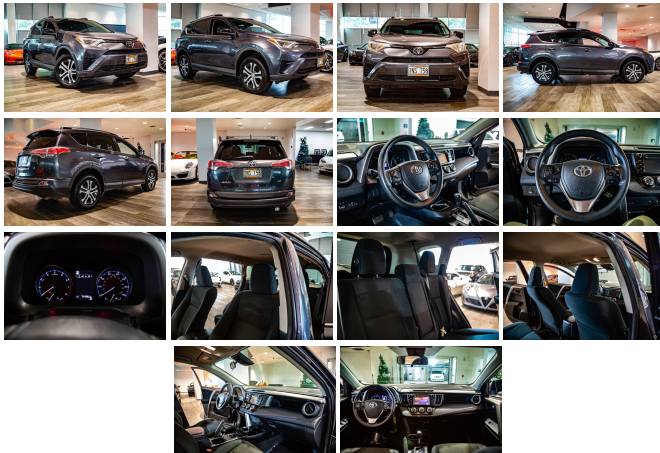

## 2018 Toyota RAV4 LE

View this car on our website at [autosourcehawaii.com/7271904/ebrochure](http://autosourcehawaii.com/7271904/ebrochure)

Our Price **\$22,995**

Retail Value **\$26,995**

### Specifications:

<b>Year:</b>	2018
<b>VIN:</b>	JTMZFREV4JJ175538
<b>Make:</b>	Toyota
<b>Stock:</b>	JJ175538
<b>Model/Trim:</b>	RAV4 LE
<b>Condition:</b>	Pre-Owned
<b>Body:</b>	SUV
<b>Exterior:</b>	Black Currant Metallic
<b>Engine:</b>	2.5L I4 176hp 172ft. lbs.
<b>Interior:</b>	Black Cloth
<b>Transmission:</b>	6-Speed Shiftable Automatic
<b>Mileage:</b>	74,106
<b>Drivetrain:</b>	Front Wheel Drive
<b>Economy:</b>	City 23 / Highway 30

Step into the world of reliability mixed with modern convenience in our stunning 2018 Toyota RAV4 LE! With a sleek body-color front bumper and a sporty roofline rear spoiler, this RAV4 isn't just about getting you from point A to point B; it's about the journey in between. Having covered a modest 67,000 miles, this vehicle is primed and ready for countless more adventures with its new owner.

Beneath the hood lies a robust 2.5L I4 engine, ready to deliver a sprightly 176 horsepower and 172 ft-lbs of torque. Mated to a smooth 6-Speed Shiftable Automatic transmission, you'll enjoy a driving experience that's both dynamic and efficient, whether you're navigating bustling city streets or cruising on the open road.