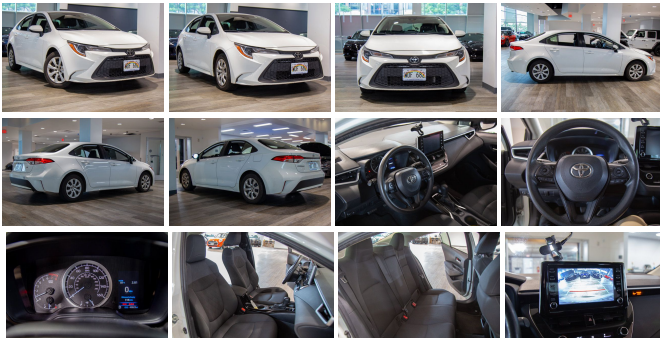

## 2021 Toyota Corolla LE

View this car on our website at [autosourcehawaii.com/7271900/ebrochure](https://autosourcehawaii.com/7271900/ebrochure)

Our Price **\$22,995**

Retail Value **\$24,995**

### Specifications:

<b>Year:</b>	2021
<b>VIN:</b>	JTDEPMAE2MJ187227
<b>Make:</b>	Toyota
<b>Stock:</b>	MJ187227
<b>Model/Trim:</b>	Corolla LE
<b>Condition:</b>	Pre-Owned
<b>Body:</b>	Sedan
<b>Exterior:</b>	Blueprint
<b>Engine:</b>	1.8L I4 139hp 126ft. lbs.
<b>Interior:</b>	Black
<b>Transmission:</b>	CVT
<b>Mileage:</b>	40,811
<b>Drivetrain:</b>	Front Wheel Drive
<b>Economy:</b>	City 30 / Highway 38

Step into the future of driving with the stunning 2021 Toyota Corolla LE—a harmonious blend of efficiency, technology, and style. This sleek sedan is powered by a robust 1.8L I4 engine, delivering a peppy 139 horsepower and 126 ft-lbs of torque, ensuring you have the responsiveness you need when it matters most. Paired with a seamless CVT transmission, the Corolla LE offers a driving experience that's as smooth as it is efficient, making every journey a pleasure.

The Corolla LE doesn't just perform exceptionally; it also looks the part. Its eye-catching LED daytime running lights ensure you're visible and stylish, while the body-color mirrors and front bumper create a cohesive, sophisticated aesthetic that's sure to turn heads. But this car isn't just about looks; it's about an intelligent design that enhances every aspect of your drive.