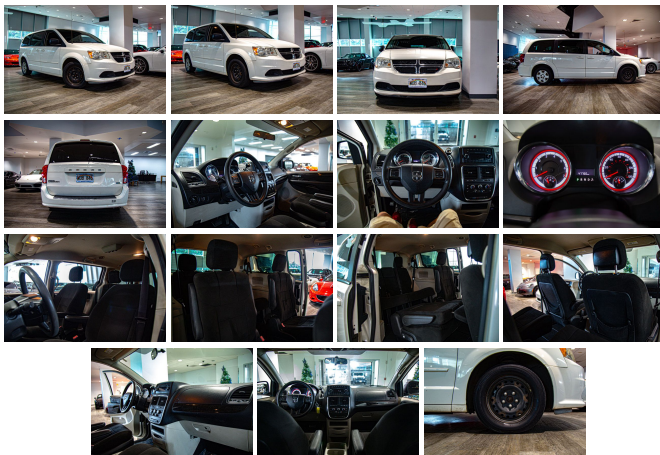

## Specifications:

<b>Year:</b>	2012
<b>VIN:</b>	2C4RDGBG0CR347174
<b>Make:</b>	Dodge
<b>Stock:</b>	CR347174
<b>Model/Trim:</b>	Grand Caravan SE
<b>Condition:</b>	Pre-Owned
<b>Body:</b>	Minivan/Van
<b>Exterior:</b>	Stone White
<b>Engine:</b>	Pentastar 3.6L Flex Fuel V6 283hp 260ft. lbs.
<b>Interior:</b>	Black/Light Graystone Cloth
<b>Transmission:</b>	6-Speed Shifttable Automatic
<b>Mileage:</b>	50,000
<b>Drivetrain:</b>	Front Wheel Drive
<b>Economy:</b>	City 12 / Highway 18

**\*\*Discover the Pinnacle of Family-Friendly Versatility with the 2012 Dodge Grand Caravan SE\*\***

Step into a world where practicality meets polished performance with the 2012 Dodge Grand Caravan SE. With a mere 50,000 miles on the odometer, this pristine white chariot is poised to deliver countless miles of memories for you and your loved ones.

The Grand Caravan SE isn't just a vehicle; it's a sanctuary on wheels, boasting a sleek exterior that exudes sophistication and a robust Pentastar 3.6L Flex Fuel V6 engine that churns out an impressive 283 horsepower and 260 ft-lbs of torque. Paired with a refined 6-Speed Shifttable Automatic transmission, this minivan offers a driving experience that is both exhilarating and smooth, ensuring that every journey is as enjoyable as the destination.

The SE doesn't just pamper its occupants; it connects them. The Uconnect infotainment system is your command center for entertainment and communication, ensuring that you're never more than a touch away from your favorite tunes or a call home. The in-dash CD