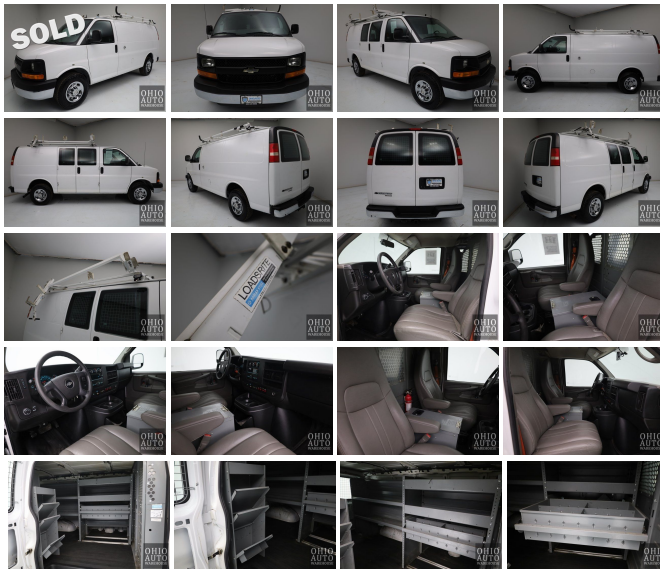

2015 Chevrolet Express 2500 Cargo Van V8 Commercial Service 1-Own Cln Carfax

View this car on our website at ohioautowarehouse.com/7271805/ebrochure

Today's Price **\$23,250**

Specifications:

Year:	2015
VIN:	1GCWGF5F1131680
Make:	Chevrolet
Stock:	7242
Model/Trim:	Express 2500 Cargo Van V8 Commercial Service 1-Own Cln Carfax
Condition:	Pre-Owned
Body:	Minivan/Van
Exterior:	Summit White
Engine:	Vortec 4.8L V8 285hp 295ft. lbs.
Interior:	Medium Pewter Vinyl
Transmission:	6-Speed Shiftable Automatic
Mileage:	81,386
Drivetrain:	Rear Wheel Drive

Prepare to elevate your commercial fleet with a reliable powerhouse that promises to be a steadfast partner in your business ventures – the 2015 Chevrolet Express 2500 Cargo Van. With a mere 81,386 miles on the odometer, this robust vehicle stands as a testament to endurance and durability, ready to tackle your toughest jobs with ease.

Adorned in a classic white exterior, this Express 2500 presents a professional image that will seamlessly integrate into any company's branding. It's not just about looks; the color white also offers practical benefits, such as better visibility on the road and a cooler interior during those sweltering summer months.

Imagine the possibilities with this 2015 Chevrolet Express 2500 Cargo Van. Whether you're delivering goods, providing on-site services, or transporting equipment, this van is up to the task. It's a vehicle that won't just meet your needs; it will exceed them, becoming an invaluable asset to your business operations.