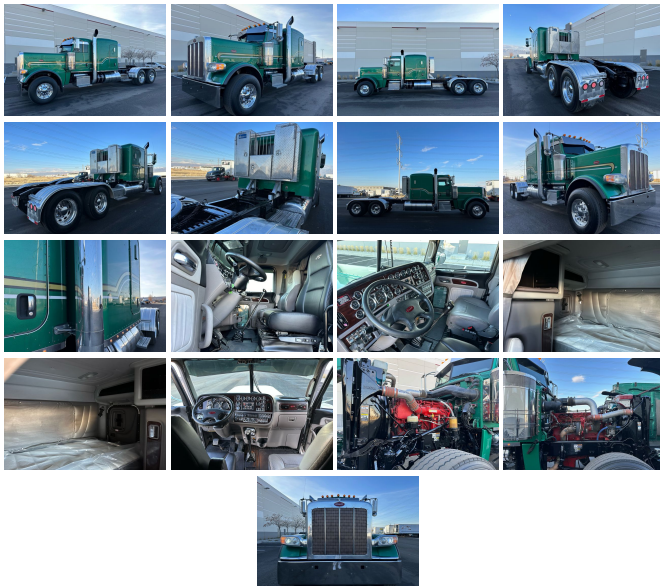

## Specifications:

<b>Year:</b>	2014
<b>VIN:</b>	224502
<b>Make:</b>	Peterbilt
<b>Model/Trim:</b>	389
<b>Condition:</b>	Pre-Owned
<b>Exterior:</b>	Green
<b>Interior:</b>	Black
<b>Mileage:</b>	535,000
<b>Truck Type:</b>	Semi - Sleeper Conventional

Full Fenders

CB Radio

Super Clean 60" Sleeper

Cummins ISX 15

600 HP

336 Ratio

11R 24.5 Drive Tires

385 65 22.5 Steers

14K Front

40K Rear Axle

Great Tires

Great Brakes

(2) 100 Gallon Fuel Tanks

Split Hydraulic Tank on Pass Side

Dual Line Wet Kit

PTO

Headache Rack W. Cabinets

Bluetooth Radio

Beacon Light

Bright LED Work Lights

18 Speed Eaton Fuller Trans

They don't make them like this anymore, shes a beaut. So much fun to drive: smooth & powerful! Beautiful inside and out. This truck is capable of doing it all. Could also be converted to make a sweet dump, roll off or hook truck. We are located just 10 Min from SLC airport - we can pick you up and bring ya here or help ship it to you.