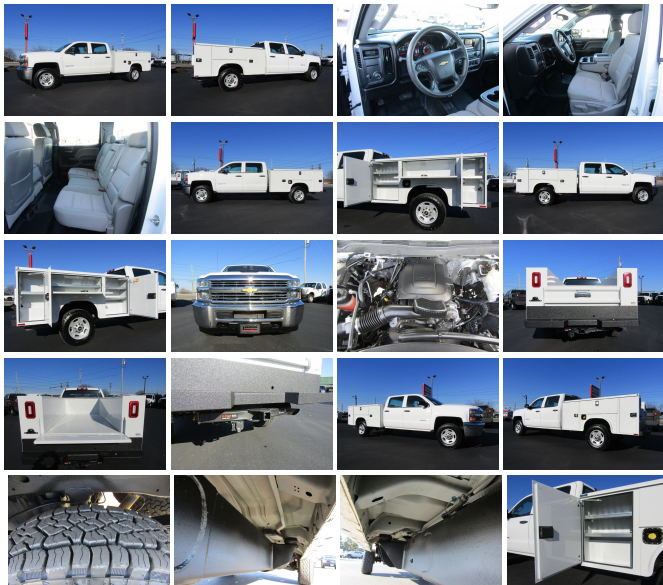

# 2015 Chevrolet Silverado 2500HD Crew Cab 4x4 with New 8' Knapheide Utility Bed

**Casey Graffius 717.431.8330**

View this car on our website at [jakobsenmotors.com/7271314/ebrochure](http://jakobsenmotors.com/7271314/ebrochure)

## Specifications:

<b>Year:</b>	2015
<b>VIN:</b>	1GC1KUEG9FF629385
<b>Make:</b>	Chevrolet
<b>Stock:</b>	7250
<b>Model/Trim:</b>	Silverado 2500HD Crew Cab 4x4 with New 8' Knapheide Utility Bed
<b>Condition:</b>	Pre-Owned
<b>Body:</b>	Pickup Truck
<b>Exterior:</b>	[GAZ] Summit White
<b>Engine:</b>	Vortec 6.0L Gasoline V8 360hp 380ft. lbs.
<b>Interior:</b>	Jet Black/Dark Ash Cloth
<b>Transmission:</b>	6-Speed Shiftable Automatic
<b>Mileage:</b>	61,607
<b>Drivetrain:</b>	4 Wheel Drive

1 Owner 2015 Chevy Silverado 2500HD Crew Cab 4x4 with New 8' Knapheide Utility Bed with 61,000 miles. Comes with a 6.0L V8 Engine, Cloth seats, Vinyl floor, AC, Power windows and locks, Cruise, 9900 GVW, Tow hitch, New tires, PA inspected and serviced. Clean rust-free Texas truck! Call Casey for more information or to schedule a test drive. Visit us at our website at [www.jakobsenmotors.com](http://www.jakobsenmotors.com) for more info and photos.

### Exterior

- Front bumper color: chrome- Pickup bed light- Daytime running lights
- Spare wheel type: steel- Tire Pressure Monitoring System- Wheels: steel
- Front wipers: variable intermittent- Power windows- Solar-tinted glass