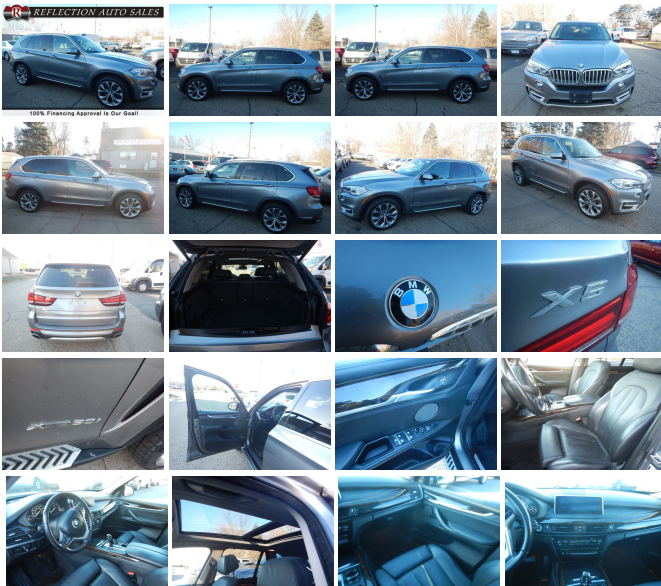

Our Price **$17,995**

Estimated Payment*: **$399**

*Estimate based on 60 months term at 7.0% APR.

*This estimation is for informational use only and is based on the information you provide. Actual loan amounts and payments will vary based on additional items such as taxes and fees as well as the actual interest rate available to you from a financial institution.

Specifications:

Year:	2016
VIN:	5UXKR6C54G0J81153
Make:	BMW
Stock:	2974
Model/Trim:	X5 xDrive50i
Condition:	Pre-Owned
Body:	SUV
Exterior:	[A52] Space Gray Metallic
Engine:	4.4L Twin Turbo V8 445hp 480ft. lbs.
Interior:	Black Leather
Transmission:	8-Speed Shiftable Automatic
Mileage:	159,893
Drivetrain:	All Wheel Drive
Economy:	City 15 / Highway 21

Step into the realm of luxury and power with the 2016 BMW X5 xDrive50i, a vehicle that not only commands the road but also captivates the senses. Cloaked in a sleek gray exterior, this midsize premium SUV exudes a presence that is both elegant and assertive. As you open the door, the sumptuous black leather interior invites you into a cocoon of comfort and sophistication, promising an experience that is as indulgent as it is exhilarating.

Under the hood lies the heart of this beast – a formidable 4.4L Twin Turbo V8 engine that produces a staggering 445 horsepower and 480 foot-pounds of torque. This powerhouse is mated to an 8-speed shiftable automatic transmission that provides buttery-smooth gear changes and an intuitive driving experience. Whether you're merging onto the highway or navigating winding roads, the xDrive50i delivers performance that is both responsive and refined.

The X5 xDrive50i is not just about raw power; it's a symphony of engineering excellence that has been recognized by industry leaders.