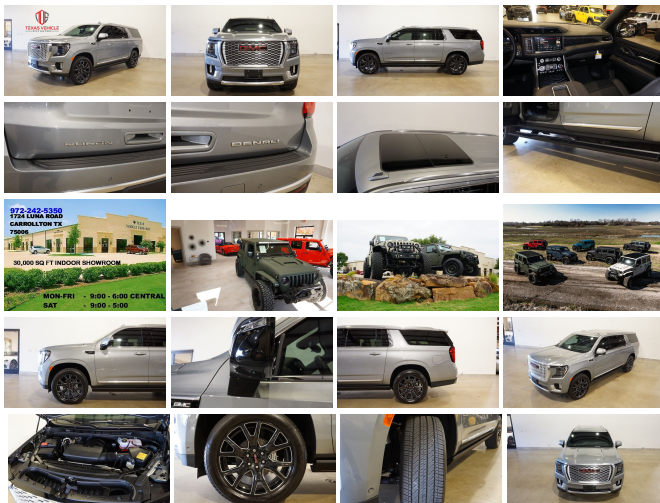

2023 GMC Yukon XL Denali 4WD HUD,ROOF,360 CAM,REAR DVD,HTD/COOL LTH

View this car on our website at tveauto.com/7270827/ebrochure

Our Price **\$87,900**

Specifications:

Year:	2023
VIN:	1GKS2JKL2PR416223
Make:	GMC
Stock:	416223
Model/Trim:	Yukon XL Denali 4WD HUD,ROOF,360 CAM,REAR DVD,HTD/COOL LTH
Condition:	Pre-Owned
Body:	SUV
Exterior:	[GXD] Sterling Metallic
Engine:	EcoTec3 6.2L V8 420hp 460ft. lbs.
Interior:	Jet Black Leather
Transmission:	10-Speed Shiftable Automatic
Mileage:	181
Drivetrain:	4 Wheel Drive
Economy:	City 14 / Highway 18

NATION WIDE FINANCING

SUBMIT CREDIT APP [WWW.TVEAUTO.COM](https://www.tveauto.com)

OR CALL 972-242-5350

2023 GMC YUKON XL DENALI 4WD, 6.2L V8 ECOTEC3 ENGINE, 10 SPEED AUTOMATIC TRANSMISSION, ONLY 181 MILES, STERLING METALLIC W/JET BLACK LEATHER INTERIOR, CARFAX REPORTS 1 OWNER NO ACCIDENTS, NON-SMOKER, DENALI RESERVE PACKAGE, REAR SEAT MEDIA SYSTEM, REMOTE START, FOGLIGHTS, FRONT & REAR PARK DISTANCE SENSORS, HEAD-UP DISPLAY, DUAL PANE PANORAMIC SUNROOF, BACK-UP CAMERA, 360 VIEW CAMERAS, REAR SEAT ENTERTAINMENT INCLUDING 8.10 CH"