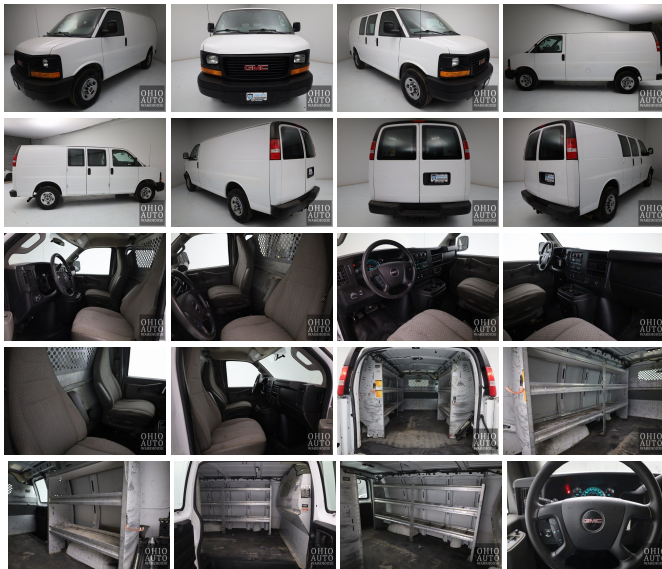

# 2016 GMC Savana 2500 Work Van Cargo Commercial Service

View this car on our website at [ohioautowarehouse.com/7270588/ebrochure](http://ohioautowarehouse.com/7270588/ebrochure)

Today's Price **\$21,976**

## Specifications:

<b>Year:</b>	2016
<b>VIN:</b>	1GTW7AFF1G1299722
<b>Make:</b>	GMC
<b>Stock:</b>	7228
<b>Model/Trim:</b>	Savana 2500 Work Van Cargo Commercial Service
<b>Condition:</b>	Pre-Owned
<b>Body:</b>	Minivan/Van
<b>Exterior:</b>	Summit White
<b>Engine:</b>	Vortec 4.8L V8 285hp 295ft. lbs.
<b>Interior:</b>	Medium Pewter Cloth
<b>Transmission:</b>	6-Speed Shiftable Automatic
<b>Mileage:</b>	78,281
<b>Drivetrain:</b>	Rear Wheel Drive

SET OF 4 BRAND NEW TIRES...This is a 2016 GMC Savana 2500 Cargo Van With a 4.8L V8 and 78K Miles. Rear Cargo Shelving, Power Windows, Power Locks, Cruise Control, Air Conditioning, AM/FM Radio, and much more. Ohio Auto Warehouse LLC is located at 3533 Lesh Street NE Canton, Ohio 44705. We are just one hour south of Cleveland. Please call or email to verify vehicle availability, options and condition. Vehicles are shown by APPOINTMENT to avoid any wait time. We can be reached by Phone 3 3 0 4 3 0 0 0 0 Text 3 3 0 7 5 2 4 4 6 1 or Toll Free 8 5 5 4 3 0 AUTO (2886). We have financing available with local and national banks with approved credit. More pictures & info on this vehicle at [OhioAutoWarehouse.com](http://OhioAutoWarehouse.com) Extended Service Agreements, vehicle history reports and 3rd party inspections are available upon request for all vehicles. We ship all over the United States at a guaranteed or quoted rate. cargo van

### Interior

- Front air conditioning- Cargo area light- Power outlet(s): 115V front- Power steering
- Sun visors- Clock- Digital odometer- Multi-function display- Powertrain hour meter
- Trip odometer- Front seat type: bucket