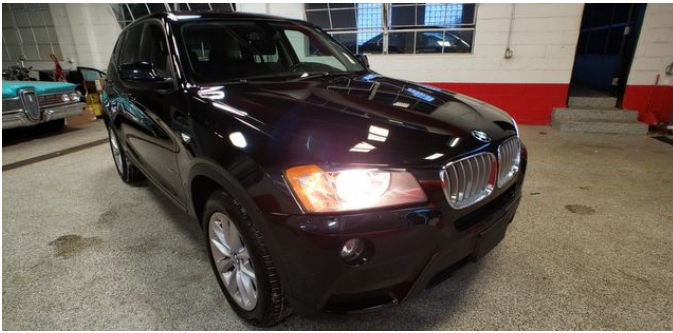

2014 BMW X3, SERVICED, SOLID AND READY TO GO!~ xDrive28i

View this car on our website at automotion.autorevo.com/7270555/ebrochure

Our Price **\$12,775**

Specifications:

Year:	2014
VIN:	5UXWX9C56E0D32521
Make:	BMW X3, SERVICED, SOLID AND READY
Stock:	AM232521
Model/Trim:	TO GO!~ xDrive28i
Condition:	Pre-Owned
Body:	SUV
Exterior:	[668] Jet Black
Engine:	2.0L Turbo I4 240hp 260ft. lbs.
Interior:	Black Leatherette
Transmission:	8-Speed Shifttable Automatic
Mileage:	117,043
Drivetrain:	All Wheel Drive
Economy:	City 21 / Highway 28

BEAUTIFUL AND CLEAN LITTLE SUV, THIS BMW HAS PEP, THE SPEED, AND PERFORMANCE THAT COMES WITH A BMW, AND THAT MAKES IT WORTH THE TIME!~ FULLY SERVICED, FULLY READY TO GO!~

AUTOMOTION HAS YOUR NEEDS COVERED. EASY FINANCING OPTIONS, TRADES WELCOMED, WARRANTIES OFFERED, AND OUR SALES CLIENTS ENJOY HUGE DISCOUNTS IN OUR SHOP. YOU CAN GET THIS LITTLE RUNNER PLUS A 3 YEAR WARRANTY, COVERING YOU WELL, ALL FOR ONLY \$15,650.00!!~ AUTOMOTION VALUE RIGHT THERE!~

Exterior

- Exhaust: dual tip- Front bumper color: body-color- Mirror color: body-color
- Rear spoiler: roofline- Daytime running lights- Front fog lights- Taillights: adaptive
- Side mirrors: auto-dimming- Run flat tires- Tire Pressure Monitoring System
- Wheels: aluminum alloy- Front wipers: rain sensing- Power windows: safety reverse
- Rear privacy glass- Rear wiper: intermittent- Window defogger: rear