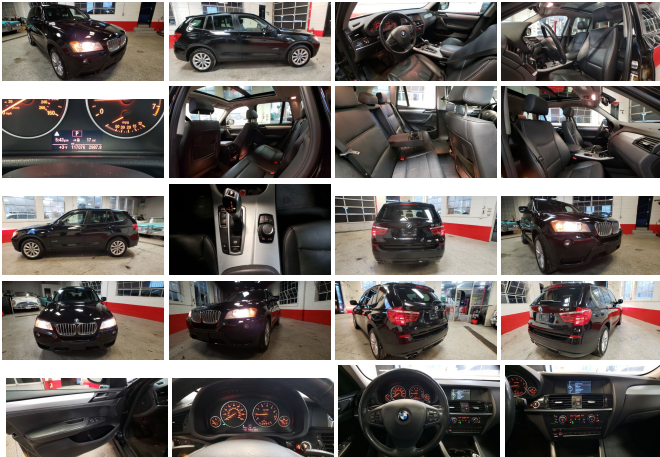

2014 BMW X3, SERVICED, SOLID AND READY TO GO!~ xDrive28i

View this car on our website at automotion.autorevo.com/7270555/ebrochure

Our Price **\$12,775**

Specifications:

Year:	2014
VIN:	5UXWX9C56E0D32521
Make:	BMW X3, SERVICED, SOLID AND READY
Stock:	AM232521
Model/Trim:	TO GO!~ xDrive28i
Condition:	Pre-Owned
Body:	SUV
Exterior:	[668] Jet Black
Engine:	2.0L Turbo I4 240hp 260ft. lbs.
Interior:	Black Leatherette
Transmission:	8-Speed Shifttable Automatic
Mileage:	117,043
Drivetrain:	All Wheel Drive
Economy:	City 21 / Highway 28

BEAUTIFUL AND CLEAN LITTLE SUV, THIS BMW HAS PEP, THE SPEED, AND PERFORMANCE THAT COMES WITH A BMW, AND THAT MAKES IT WORTH THE TIME!~ FULLY SERVICED, FULLY READY TO GO!~

AUTOMOTION HAS YOUR NEEDS COVERED. EASY FINANCING OPTIONS, TRADES WELCOMED, WARRANTIES OFFERED, AND OUR SALES CLIENTS ENJOY HUGE DISCOUNTS IN OUR SHOP. YOU CAN GET THIS LITTLE RUNNER PLUS A 3 YEAR WARRANTY, COVERING YOU WELL, ALL FOR ONLY \$15,650.00!!~ AUTOMOTION VALUE RIGHT THERE!~

Exterior

- Exhaust: dual tip- Front bumper color: body-color- Mirror color: body-color
- Rear spoiler: roofline- Daytime running lights- Front fog lights- Taillights: adaptive
- Side mirrors: auto-dimming- Run flat tires- Tire Pressure Monitoring System
- Wheels: aluminum alloy- Front wipers: rain sensing- Power windows: safety reverse
- Rear privacy glass- Rear wiper: intermittent- Window defogger: rear