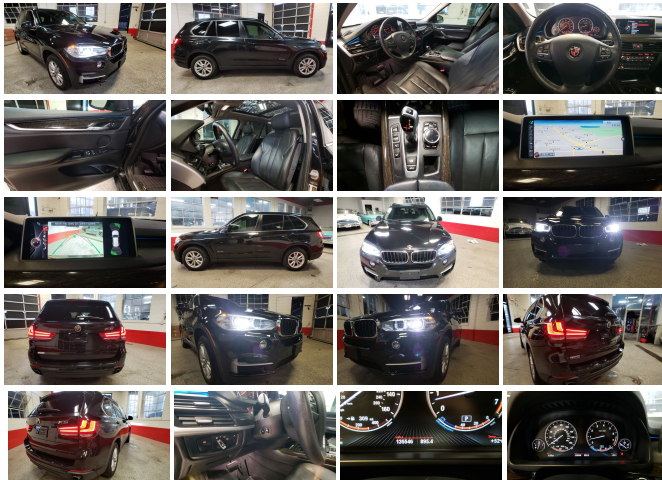

2014 BMW X-5 CLEAN, SHARP AND UNIQUE!~ IN-LINE 6-CYL W/TURBO, X-DRIVE

View this car on our website at automotion.autorevo.com/7270523/ebrochure

Our Price **\$14,995**

Specifications:

Year:	2014
VIN:	5UXKR0C56E0K46367
Make:	BMW X-5 CLEAN, SHARP AND
Stock:	AM236367
Model/Trim:	UNIQUE!~ IN-LINE 6-CYL W/TURBO, X-DRIVE
Condition:	Pre-Owned
Body:	SUV
Exterior:	[475] Black Sapphire Metallic
Engine:	3.0L Twin Turbo I6 300hp 295ft. lbs.
Interior:	Black Leatherette
Transmission:	8-Speed Shiftable Automatic
Mileage:	134,793
Drivetrain:	All Wheel Drive
Economy:	City 18 / Highway 27

BEAUTIFUL AND LOADED, THIS BLACK ON BLACK X-5 HAS ATTRACTIVE BLACK AND RED BMW EMBLEMS, LOADED UP WITH ALL THE GOOD STUFF. THIS ONE IS A COMPLETE PACKAGE, COMPLETE WITH WEATHERTECH FLOORMATS, INCLUDING A REAR CARGO MAT, TWO KEY FOBS, OWNER'S MANUAL AS WELL. SPORTING THE IN-LINE 6-CYLINDER TURBO MOTOR THAT HAS CARRIED BMW FOR DECADES. HEATED STEERING WHEEL, HEATED FRONT AND REAR SEATING, HEADS-UP DISPLAY, PANORAMIC ROOF, BACK-UP CAMERA WITH PARK SENSORS AND BRAND NEW PIRELLI SCORPION TIRES. SO MUCH MORE. SERVICED AND INSPECTED, SHE IS IN EXCELLENT MECHANICAL CONDITION AND IS CLEAN AS CAN BE!~

AUTOMOTION HAS ALL YOUR NEEDS COVERED!~ EASY FINANCING OPTIONS, TRADE-INS WELCOMED, WARRANTIES OFFERED. IN FACT, YOU CAN GET THIS BEAUTIFUL BMW PLUS A 7-YEAR, 95,000 MILE WARRANTY THAT PROVIDES EXCELLENT COVERAGE, AND YES, 7 YEARS IS NOT A TYPO!~ (COVERAGE INCLUDES BRAKES AND SUSPENSION TOO). GET BOTH FOR ONLY \$18,475.00!~ AND THERE IS YOUR AUTOMOTION VALUE!~

Exterior

- Exhaust: dual tip- Front bumper color: body-color- Mirror color: body-color- Rear spoiler
- Daytime running lights- Front fog lights- Taillights: adaptive
- Side mirror adjustments: power- Side mirrors: auto-dimming- Roof rack crossbars: black
- Run flat tires- Tire Pressure Monitoring System- Wheels: aluminum alloy
- Front wipers: rain sensing- Heated windshield wiper rests- Rear privacy glass
- Rear wiper: intermittent- Window defogger: rear